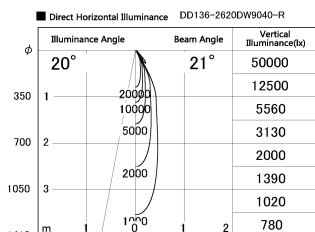

Item no. DD136-2620DW9040-R

Series Name: Cledy versa R-G Antiglare  
(DD136-AG-R)

Dark Mirror Reflector

Installation	Recessed mount
Type	Cledy versa R-G Antiglare (DD136-AG-R)
Fixture wattage	23W
Beam angle	21 deg
Color Temp.	4000K
CRI	Ra>90
Luminous	2388 lm
Body	Die-cast aluminum alloy
Body finish	N/A
Trim finish	White
Reflector finish	Dark Mirror
IP Rate	IP20
Light source	COB module
Input Voltage	AC220~240V
Dimming Type	Non-Dimmable
Certificate	CE, CCC
Cut Hole	150mm