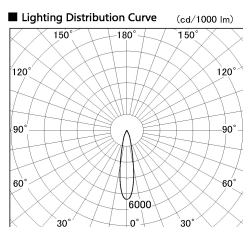

Item no. DD136-2620DW9040-R

Series Name: Cledy versa R-G Antiglare  
(DD136-AG-R)

Dark Mirror Reflector

Installation	Recessed mount
Type	Cledy versa R-G Antiglare (DD136-AG-R)
Fixture wattage	23W
Beam angle	21 deg
Color Temp.	4000K
CRI	Ra>90
Luminous	2388 lm
Body	Die-cast aluminum alloy
Body finish	N/A
Trim finish	White
Reflector finish	Dark Mirror
IP Rate	IP20
Light source	COB module
Input Voltage	AC220~240V
Dimming Type	Non-Dimmable
Certificate	CE, CCC
Cut Hole	150mm