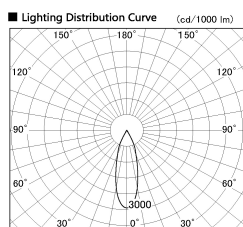

Item no. DD136-2630DW9040-R

Series Name: Cledy versa R-G Antiglare
(DD136-AG-R)

Dark Mirror Reflector

Installation	Recessed mount
Type	Cledy versa R-G Antiglare (DD136-AG-R)
Fixture wattage	23W
Beam angle	31 deg
Color Temp.	4000K
CRI	Ra>90
Luminous	2351 lm
Body	Die-cast aluminum alloy
Body finish	N/A
Trim finish	White
Reflector finish	Dark Mirror
IP Rate	IP20
Light source	COB module
Input Voltage	AC220~240V
Dimming Type	Non-Dimmable
Certificate	CE, CCC
Cut Hole	150mm