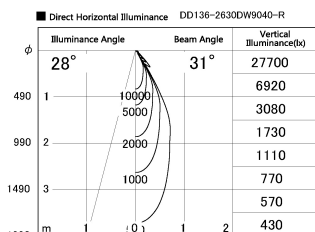

Item no. DD136-2630DW9040-R

Series Name: Cledy versa R-G Antiglare
(DD136-AG-R)

Dark Mirror Reflector

Installation	Recessed mount
Type	Cledy versa R-G Antiglare (DD136-AG-R)
Fixture wattage	23W
Beam angle	31 deg
Color Temp.	4000K
CRI	Ra>90
Luminous	2351 lm
Body	Die-cast aluminum alloy
Body finish	N/A
Trim finish	White
Reflector finish	Dark Mirror
IP Rate	IP20
Light source	COB module
Input Voltage	AC220~240V
Dimming Type	Non-Dimmable
Certificate	CE, CCC
Cut Hole	150mm