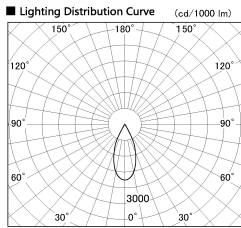

Item no. DD136-2640DW9040-R

Series Name: Cledy versa R-G Antiglare
(DD136-AG-R)

Dark Mirror Reflector

Installation	Recessed mount
Type	Cledy versa R-G Antiglare (DD136-AG-R)
Fixture wattage	23W
Beam angle	42 deg
Color Temp.	4000K
CRI	Ra>90
Luminous	2331 lm
Body	Die-cast aluminum alloy
Body finish	N/A
Trim finish	White
Reflector finish	Dark Mirror
IP Rate	IP20
Light source	COB module
Input Voltage	AC220~240V
Dimming Type	Non-Dimmable
Certificate	CE, CCC
Cut Hole	150mm