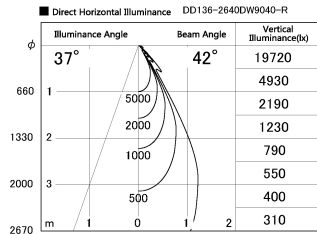

Item no. DD136-2640DW9040-R

Series Name: Cledy versa R-G Antiglare
(DD136-AG-R)

Dark Mirror Reflector

Installation	Recessed mount
Type	Cledy versa R-G Antiglare (DD136-AG-R)
Fixture wattage	23W
Beam angle	42 deg
Color Temp.	4000K
CRI	Ra>90
Luminous	2331 lm
Body	Die-cast aluminum alloy
Body finish	N/A
Trim finish	White
Reflector finish	Dark Mirror
IP Rate	IP20
Light source	COB module
Input Voltage	AC220~240V
Dimming Type	Non-Dimmable
Certificate	CE, CCC
Cut Hole	150mm