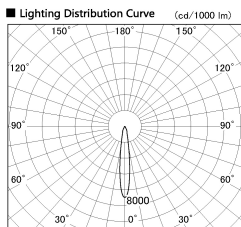

Item no. DD136-2515DW9040-R

Series Name: Cledy versa R-G Antiglare
(DD136-AG-R)

Dark Mirror Reflector

Direct Horizontal Illuminance DD136-2515DW9040-R

φ	Illuminance Angle	Beam Angle	Vertical Illuminance (lx)
240	14°	15°	52480
480			13120
730	14°	15°	5830
980			3280
	14°	15°	2100
			1460
	14°	15°	1070
			820

Installation	Recessed mount
Type	Cledy versa R-G Antiglare (DD136-AG-R)
Fixture wattage	23W
Beam angle	14 deg
Color Temp.	4000K
CRI	Ra>90
Luminous	1824 lm
Body	Die-cast aluminum alloy
Body finish	N/A
Trim finish	White
Reflector finish	Dark Mirror
IP Rate	IP20
Light source	COB module
Input Voltage	AC220~240V
Dimming Type	Non-Dimmable
Certificate	CE, CCC
Cut Hole	125mm