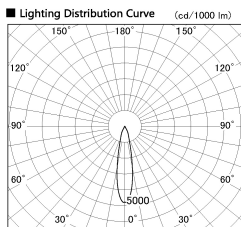

Item no. DD136-2520DW9040-R

Series Name: Cledy versa R-G Antiglare  
(DD136-AG-R)

Dark Mirror Reflector

Direct Horizontal Illuminance DD136-2520DW9040-R

φ	Illuminance Angle	Beam Angle	Vertical Illuminance (lx)
350	20°	22°	40030
700	20°	22°	10010
1050	20°	22°	4450
1410	20°	22°	2500
			1600
			1110
			820
			630

Installation	Recessed mount
Type	Cledy versa R-G Antiglare (DD136-AG-R)
Fixture wattage	23W
Beam angle	21 deg
Color Temp.	4000K
CRI	Ra>90
Luminous	2091 lm
Body	Die-cast aluminum alloy
Body finish	N/A
Trim finish	White
Reflector finish	Dark Mirror
IP Rate	IP20
Light source	COB module
Input Voltage	AC220~240V
Dimming Type	Non-Dimmable
Certificate	CE, CCC
Cut Hole	125mm