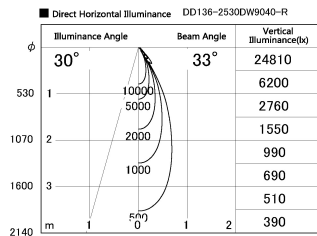

Item no. DD136-2530DW9040-R

Series Name: Cledy versa R-G Antiglare
(DD136-AG-R)

Dark Mirror Reflector

Installation	Recessed mount
Type	Cledy versa R-G Antiglare (DD136-AG-R)
Fixture wattage	23W
Beam angle	32 deg
Color Temp.	4000K
CRI	Ra>90
Luminous	2140 lm
Body	Die-cast aluminum alloy
Body finish	N/A
Trim finish	White
Reflector finish	Dark Mirror
IP Rate	IP20
Light source	COB module
Input Voltage	AC220~240V
Dimming Type	Non-Dimmable
Certificate	CE, CCC
Cut Hole	125mm