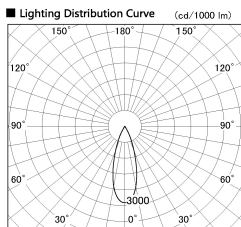

Item no. DD136-2530DW9040-R

Series Name: Cledy versa R-G Antiglare
(DD136-AG-R)

Dark Mirror Reflector

Installation	Recessed mount
Type	Cledy versa R-G Antiglare (DD136-AG-R)
Fixture wattage	23W
Beam angle	32 deg
Color Temp.	4000K
CRI	Ra>90
Luminous	2140 lm
Body	Die-cast aluminum alloy
Body finish	N/A
Trim finish	White
Reflector finish	Dark Mirror
IP Rate	IP20
Light source	COB module
Input Voltage	AC220~240V
Dimming Type	Non-Dimmable
Certificate	CE, CCC
Cut Hole	125mm