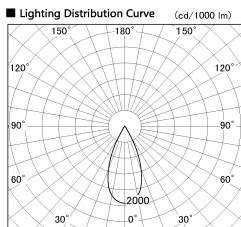

Item no. DD136-2540DW9040-R

Series Name: Cledy versa R-G Antiglare  
(DD136-AG-R)

Dark Mirror Reflector

Installation	Recessed mount
Type	Cledy versa R-G Antiglare (DD136-AG-R)
Fixture wattage	23W
Beam angle	43 deg
Color Temp.	4000K
CRI	Ra>90
Luminous	2208 lm
Body	Die-cast aluminum alloy
Body finish	N/A
Trim finish	White
Reflector finish	Dark Mirror
IP Rate	IP20
Light source	COB module
Input Voltage	AC220~240V
Dimming Type	Non-Dimmable
Certificate	CE, CCC
Cut Hole	125mm