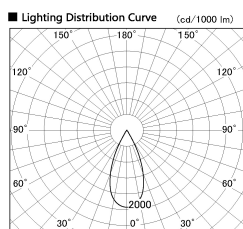

Item no. DD136-2540DW9040-R

Series Name: Cledy versa R-G Antiglare
(DD136-AG-R)

Dark Mirror Reflector

Installation	Recessed mount
Type	Cledy versa R-G Antiglare (DD136-AG-R)
Fixture wattage	23W
Beam angle	43 deg
Color Temp.	4000K
CRI	Ra>90
Luminous	2208 lm
Body	Die-cast aluminum alloy
Body finish	N/A
Trim finish	White
Reflector finish	Dark Mirror
IP Rate	IP20
Light source	COB module
Input Voltage	AC220~240V
Dimming Type	Non-Dimmable
Certificate	CE, CCC
Cut Hole	125mm