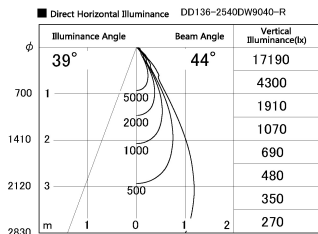

Item no. DD136-2540DW9040-R

Series Name: Cledy versa R-G Antiglare
(DD136-AG-R)

Dark Mirror Reflector

Installation	Recessed mount
Type	Cledy versa R-G Antiglare (DD136-AG-R)
Fixture wattage	23W
Beam angle	43 deg
Color Temp.	4000K
CRI	Ra>90
Luminous	2208 lm
Body	Die-cast aluminum alloy
Body finish	N/A
Trim finish	White
Reflector finish	Dark Mirror
IP Rate	IP20
Light source	COB module
Input Voltage	AC220~240V
Dimming Type	Non-Dimmable
Certificate	CE, CCC
Cut Hole	125mm