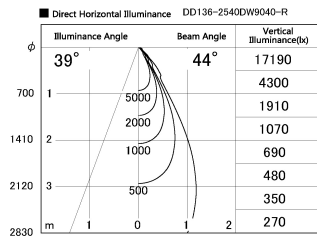

Item no. DD136-2540DW9040-R

Series Name: Cledy versa R-G Antiglare  
(DD136-AG-R)

Dark Mirror Reflector

Installation	Recessed mount
Type	Cledy versa R-G Antiglare (DD136-AG-R)
Fixture wattage	23W
Beam angle	43 deg
Color Temp.	4000K
CRI	Ra>90
Luminous	2208 lm
Body	Die-cast aluminum alloy
Body finish	N/A
Trim finish	White
Reflector finish	Dark Mirror
IP Rate	IP20
Light source	COB module
Input Voltage	AC220~240V
Dimming Type	Non-Dimmable
Certificate	CE, CCC
Cut Hole	125mm