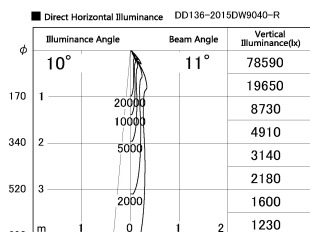

Item no. DD136-2015DW9040-R

Series Name: Cledy versa R-G Antiglare
(DD136-AG-R)

Dark Mirror Reflector

Installation	Recessed mount
Type	Cledy versa R-G Antiglare (DD136-AG-R)
Fixture wattage	20W
Beam angle	12 deg
Color Temp.	4000K
CRI	Ra>90
Luminous	1530 lm
Body	Die-cast aluminum alloy
Body finish	N/A
Trim finish	White
Reflector finish	Dark Mirror
IP Rate	IP20
Light source	COB module
Input Voltage	AC220~240V
Dimming Type	Non-Dimmable
Certificate	CE, CCC
Cut Hole	125mm