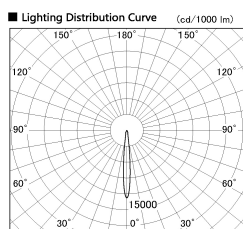

Item no. DD136-2015DW9040-R

Series Name: Cledy versa R-G Antiglare
(DD136-AG-R)

Dark Mirror Reflector

Installation	Recessed mount
Type	Cledy versa R-G Antiglare (DD136-AG-R)
Fixture wattage	20W
Beam angle	12 deg
Color Temp.	4000K
CRI	Ra>90
Luminous	1530 lm
Body	Die-cast aluminum alloy
Body finish	N/A
Trim finish	White
Reflector finish	Dark Mirror
IP Rate	IP20
Light source	COB module
Input Voltage	AC220~240V
Dimming Type	Non-Dimmable
Certificate	CE, CCC
Cut Hole	125mm