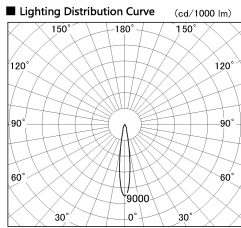

Item no. DD136-2020DW9040-R

Series Name: Cledy versa R-G Antiglare
(DD136-AG-R)

Dark Mirror Reflector

■ Direct Horizontal Illuminance DD136-2020DW9040-R

φ	Illuminance Angle	Beam Angle	Vertical Illuminance (lx)
280	15°	15°	56610
1			14150
520			6290
2			3540
780			2260
3			1570
1050			1160
m	1	2	880

Installation	Recessed mount
Type	Cledy versa R-G Antiglare (DD136-AG-R)
Fixture wattage	20W
Beam angle	15 deg
Color Temp.	4000K
CRI	Ra>90
Luminous	1733 lm
Body	Die-cast aluminum alloy
Body finish	N/A
Trim finish	White
Reflector finish	Dark Mirror
IP Rate	IP20
Light source	COB module
Input Voltage	AC220~240V
Dimming Type	Non-Dimmable
Certificate	CE, CCC
Cut Hole	125mm