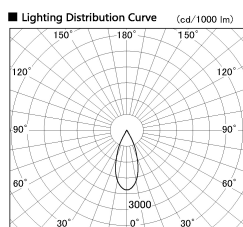

Item no. DD136-2040DW9040-R

Series Name: Cledy versa R-G Antiglare  
(DD136-AG-R)

Dark Mirror Reflector

Installation	Recessed mount
Type	Cledy versa R-G Antiglare (DD136-AG-R)
Fixture wattage	20W
Beam angle	37 deg
Color Temp.	4000K
CRI	Ra>90
Luminous	1830 lm
Body	Die-cast aluminum alloy
Body finish	N/A
Trim finish	White
Reflector finish	Dark Mirror
IP Rate	IP20
Light source	COB module
Input Voltage	AC220~240V
Dimming Type	Non-Dimmable
Certificate	CE, CCC
Cut Hole	125mm