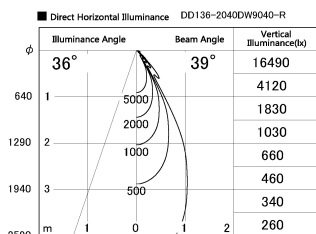

Item no. DD136-2040DW9040-R

Series Name: Cledy versa R-G Antiglare  
(DD136-AG-R)

Dark Mirror Reflector

Installation	Recessed mount
Type	Cledy versa R-G Antiglare (DD136-AG-R)
Fixture wattage	20W
Beam angle	37 deg
Color Temp.	4000K
CRI	Ra>90
Luminous	1830 lm
Body	Die-cast aluminum alloy
Body finish	N/A
Trim finish	White
Reflector finish	Dark Mirror
IP Rate	IP20
Light source	COB module
Input Voltage	AC220~240V
Dimming Type	Non-Dimmable
Certificate	CE, CCC
Cut Hole	125mm