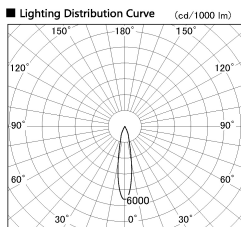

Item no. DD136-1920DW9040-R

Series Name: Cledy versa R-G Antiglare
(DD136-AG-R)

Dark Mirror Reflector

Installation	Recessed mount
Type	Cledy versa R-G Antiglare (DD136-AG-R)
Fixture wattage	18.6W
Beam angle	19 deg
Color Temp.	4000K
CRI	Ra>90
Luminous	1459 lm
Body	Die-cast aluminum alloy
Body finish	N/A
Trim finish	White
Reflector finish	Dark Mirror
IP Rate	IP20
Light source	COB module
Input Voltage	AC220~240V
Dimming Type	Non-Dimmable
Certificate	CE, CCC
Cut Hole	100mm