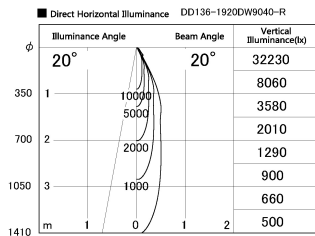

Item no. DD136-1920DW9040-R

Series Name: Cledy versa R-G Antiglare
(DD136-AG-R)

Dark Mirror Reflector

Installation	Recessed mount
Type	Cledy versa R-G Antiglare (DD136-AG-R)
Fixture wattage	18.6W
Beam angle	19 deg
Color Temp.	4000K
CRI	Ra>90
Luminous	1459 lm
Body	Die-cast aluminum alloy
Body finish	N/A
Trim finish	White
Reflector finish	Dark Mirror
IP Rate	IP20
Light source	COB module
Input Voltage	AC220~240V
Dimming Type	Non-Dimmable
Certificate	CE, CCC
Cut Hole	100mm