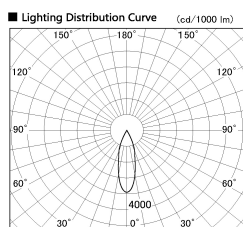

Item no. DD136-1930DW9040-R

Series Name: Cledy versa R-G Antiglare
(DD136-AG-R)

Dark Mirror Reflector

Installation	Recessed mount
Type	Cledy versa R-G Antiglare (DD136-AG-R)
Fixture wattage	18.6W
Beam angle	29 deg
Color Temp.	4000K
CRI	Ra>90
Luminous	1566 lm
Body	Die-cast aluminum alloy
Body finish	N/A
Trim finish	White
Reflector finish	Dark Mirror
IP Rate	IP20
Light source	COB module
Input Voltage	AC220~240V
Dimming Type	Non-Dimmable
Certificate	CE, CCC
Cut Hole	100mm