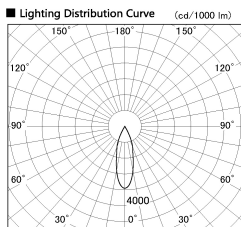

Item no. DD136-1930DW9040-R

Series Name: Cledy versa R-G Antiglare
(DD136-AG-R)

Dark Mirror Reflector

Installation	Recessed mount
Type	Cledy versa R-G Antiglare (DD136-AG-R)
Fixture wattage	18.6W
Beam angle	29 deg
Color Temp.	4000K
CRI	Ra>90
Luminous	1566 lm
Body	Die-cast aluminum alloy
Body finish	N/A
Trim finish	White
Reflector finish	Dark Mirror
IP Rate	IP20
Light source	COB module
Input Voltage	AC220~240V
Dimming Type	Non-Dimmable
Certificate	CE, CCC
Cut Hole	100mm