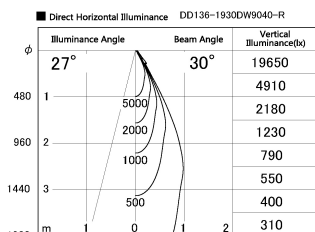

Item no. DD136-1930DW9040-R

Series Name: Cledy versa R-G Antiglare
(DD136-AG-R)

Dark Mirror Reflector

Installation	Recessed mount
Type	Cledy versa R-G Antiglare (DD136-AG-R)
Fixture wattage	18.6W
Beam angle	29 deg
Color Temp.	4000K
CRI	Ra>90
Luminous	1566 lm
Body	Die-cast aluminum alloy
Body finish	N/A
Trim finish	White
Reflector finish	Dark Mirror
IP Rate	IP20
Light source	COB module
Input Voltage	AC220~240V
Dimming Type	Non-Dimmable
Certificate	CE, CCC
Cut Hole	100mm