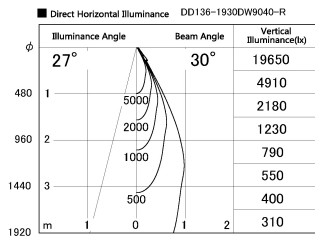

Item no. DD136-1930DW9040-R

Series Name: Cledy versa R-G Antiglare
(DD136-AG-R)

Dark Mirror Reflector

Installation	Recessed mount
Type	Cledy versa R-G Antiglare (DD136-AG-R)
Fixture wattage	18.6W
Beam angle	29 deg
Color Temp.	4000K
CRI	Ra>90
Luminous	1566 lm
Body	Die-cast aluminum alloy
Body finish	N/A
Trim finish	White
Reflector finish	Dark Mirror
IP Rate	IP20
Light source	COB module
Input Voltage	AC220~240V
Dimming Type	Non-Dimmable
Certificate	CE, CCC
Cut Hole	100mm