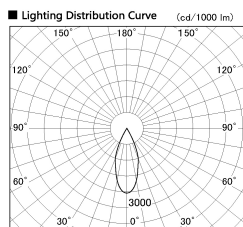

Item no. DD136-1940DW9040-R

Series Name: Cledy versa R-G Antiglare  
(DD136-AG-R)

Dark Mirror Reflector

Installation	Recessed mount
Type	Cledy versa R-G Antiglare (DD136-AG-R)
Fixture wattage	18.6W
Beam angle	40 deg
Color Temp.	4000K
CRI	Ra>90
Luminous	1593 lm
Body	Die-cast aluminum alloy
Body finish	N/A
Trim finish	White
Reflector finish	Dark Mirror
IP Rate	IP20
Light source	COB module
Input Voltage	AC220~240V
Dimming Type	Non-Dimmable
Certificate	CE, CCC
Cut Hole	100mm