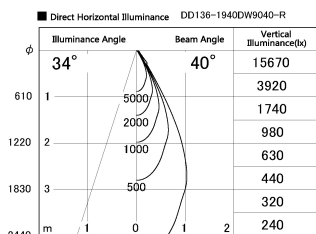

Item no. DD136-1940DW9040-R

Series Name: Cledy versa R-G Antiglare  
(DD136-AG-R)

Dark Mirror Reflector

Installation	Recessed mount
Type	Cledy versa R-G Antiglare (DD136-AG-R)
Fixture wattage	18.6W
Beam angle	40 deg
Color Temp.	4000K
CRI	Ra>90
Luminous	1593 lm
Body	Die-cast aluminum alloy
Body finish	N/A
Trim finish	White
Reflector finish	Dark Mirror
IP Rate	IP20
Light source	COB module
Input Voltage	AC220~240V
Dimming Type	Non-Dimmable
Certificate	CE, CCC
Cut Hole	100mm