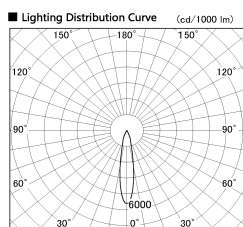

Item no. DD136-1120DW9040-R

Series Name: Cledy versa R-G Antiglare  
(DD136-AG-R)

Dark Mirror Reflector

Installation	Recessed mount
Type	Cledy versa R-G Antiglare (DD136-AG-R)
Fixture wattage	10.5W
Beam angle	19 deg
Color Temp.	4000K
CRI	Ra>90
Luminous	835 lm
Body	Die-cast aluminum alloy
Body finish	N/A
Trim finish	White
Reflector finish	Dark Mirror
IP Rate	IP20
Light source	COB module
Input Voltage	AC220~240V
Dimming Type	Non-Dimmable
Certificate	CE, CCC
Cut Hole	100mm