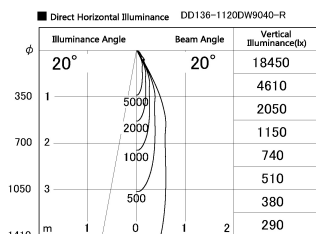

Item no. DD136-1120DW9040-R

Series Name: Cledy versa R-G Antiglare  
(DD136-AG-R)

Dark Mirror Reflector

Installation	Recessed mount
Type	Cledy versa R-G Antiglare (DD136-AG-R)
Fixture wattage	10.5W
Beam angle	19 deg
Color Temp.	4000K
CRI	Ra>90
Luminous	835 lm
Body	Die-cast aluminum alloy
Body finish	N/A
Trim finish	White
Reflector finish	Dark Mirror
IP Rate	IP20
Light source	COB module
Input Voltage	AC220~240V
Dimming Type	Non-Dimmable
Certificate	CE, CCC
Cut Hole	100mm