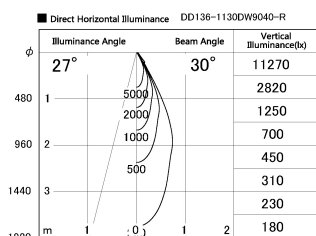

Item no. DD136-1130DW9040-R

Series Name: Cledy versa R-G Antiglare
(DD136-AG-R)

Dark Mirror Reflector

Installation	Recessed mount
Type	Cledy versa R-G Antiglare (DD136-AG-R)
Fixture wattage	10.5W
Beam angle	29 deg
Color Temp.	4000K
CRI	Ra>90
Luminous	898 lm
Body	Die-cast aluminum alloy
Body finish	N/A
Trim finish	White
Reflector finish	Dark Mirror
IP Rate	IP20
Light source	COB module
Input Voltage	AC220~240V
Dimming Type	Non-Dimmable
Certificate	CE, CCC
Cut Hole	100mm