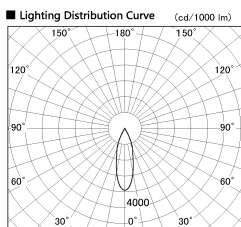

Item no. DD136-1130DW9040-R

Series Name: Cledy versa R-G Antiglare  
(DD136-AG-R)

Dark Mirror Reflector

Installation	Recessed mount
Type	Cledy versa R-G Antiglare (DD136-AG-R)
Fixture wattage	10.5W
Beam angle	29 deg
Color Temp.	4000K
CRI	Ra>90
Luminous	898 lm
Body	Die-cast aluminum alloy
Body finish	N/A
Trim finish	White
Reflector finish	Dark Mirror
IP Rate	IP20
Light source	COB module
Input Voltage	AC220~240V
Dimming Type	Non-Dimmable
Certificate	CE, CCC
Cut Hole	100mm