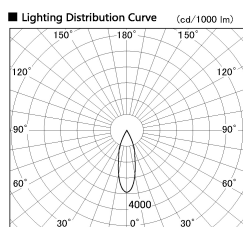

Item no. DD136-1130DW9040-R

Series Name: Cledy versa R-G Antiglare
(DD136-AG-R)

Dark Mirror Reflector

Installation	Recessed mount
Type	Cledy versa R-G Antiglare (DD136-AG-R)
Fixture wattage	10.5W
Beam angle	29 deg
Color Temp.	4000K
CRI	Ra>90
Luminous	898 lm
Body	Die-cast aluminum alloy
Body finish	N/A
Trim finish	White
Reflector finish	Dark Mirror
IP Rate	IP20
Light source	COB module
Input Voltage	AC220~240V
Dimming Type	Non-Dimmable
Certificate	CE, CCC
Cut Hole	100mm