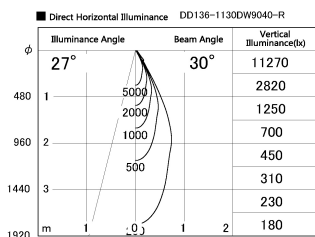

Item no. DD136-1130DW9040-R

Series Name: Cledy versa R-G Antiglare  
(DD136-AG-R)

Dark Mirror Reflector

Installation	Recessed mount
Type	Cledy versa R-G Antiglare (DD136-AG-R)
Fixture wattage	10.5W
Beam angle	29 deg
Color Temp.	4000K
CRI	Ra>90
Luminous	898 lm
Body	Die-cast aluminum alloy
Body finish	N/A
Trim finish	White
Reflector finish	Dark Mirror
IP Rate	IP20
Light source	COB module
Input Voltage	AC220~240V
Dimming Type	Non-Dimmable
Certificate	CE, CCC
Cut Hole	100mm