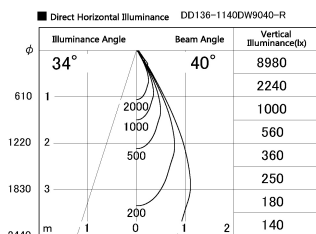

Item no. DD136-1140DW9040-R

Series Name: Cledy versa R-G Antiglare  
(DD136-AG-R)

Dark Mirror Reflector

Installation	Recessed mount
Type	Cledy versa R-G Antiglare (DD136-AG-R)
Fixture wattage	10.5W
Beam angle	40 deg
Color Temp.	4000K
CRI	Ra>90
Luminous	913 lm
Body	Die-cast aluminum alloy
Body finish	N/A
Trim finish	White
Reflector finish	Dark Mirror
IP Rate	IP20
Light source	COB module
Input Voltage	AC220~240V
Dimming Type	Non-Dimmable
Certificate	CE, CCC
Cut Hole	100mm