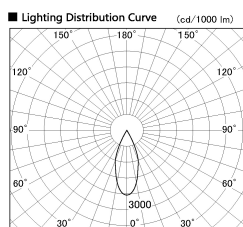

Item no. DD136-1140DW9040-R

Series Name: Cledy versa R-G Antiglare  
(DD136-AG-R)

Dark Mirror Reflector

Installation	Recessed mount
Type	Cledy versa R-G Antiglare (DD136-AG-R)
Fixture wattage	10.5W
Beam angle	40 deg
Color Temp.	4000K
CRI	Ra>90
Luminous	913 lm
Body	Die-cast aluminum alloy
Body finish	N/A
Trim finish	White
Reflector finish	Dark Mirror
IP Rate	IP20
Light source	COB module
Input Voltage	AC220~240V
Dimming Type	Non-Dimmable
Certificate	CE, CCC
Cut Hole	100mm