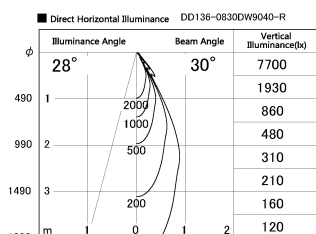

Item no. DD136-0830DW9040-R

Series Name: Cledy versa R-G Antiglare
(DD136-AG-R)

Dark Mirror Reflector

Installation	Recessed mount
Type	Cledy versa R-G Antiglare (DD136-AG-R)
Fixture wattage	7.5W
Beam angle	30deg
Color Temp.	4000K
CRI	Ra>90
Luminous	644 lm
Body	Die-cast aluminum alloy
Body finish	N/A
Trim finish	White
Reflector finish	Dark Mirror
IP Rate	IP20
Light source	COB module
Input Voltage	AC220~240V
Dimming Type	Non-Dimmable
Certificate	CE, CCC
Cut Hole	100mm