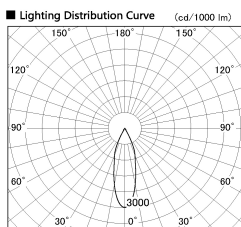

Item no. DD136-0830DW9040-R

Series Name: Cledy versa R-G Antiglare  
(DD136-AG-R)

Dark Mirror Reflector

Installation	Recessed mount
Type	Cledy versa R-G Antiglare (DD136-AG-R)
Fixture wattage	7.5W
Beam angle	30deg
Color Temp.	4000K
CRI	Ra>90
Luminous	644 lm
Body	Die-cast aluminum alloy
Body finish	N/A
Trim finish	White
Reflector finish	Dark Mirror
IP Rate	IP20
Light source	COB module
Input Voltage	AC220~240V
Dimming Type	Non-Dimmable
Certificate	CE, CCC
Cut Hole	100mm