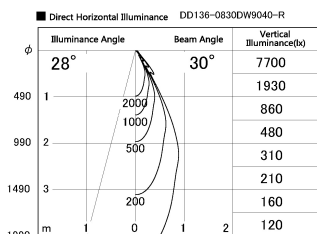

Item no. DD136-0830DW9040-R

Series Name: Cledy versa R-G Antiglare  
(DD136-AG-R)

Dark Mirror Reflector

Installation	Recessed mount
Type	Cledy versa R-G Antiglare (DD136-AG-R)
Fixture wattage	7.5W
Beam angle	30deg
Color Temp.	4000K
CRI	Ra>90
Luminous	644 lm
Body	Die-cast aluminum alloy
Body finish	N/A
Trim finish	White
Reflector finish	Dark Mirror
IP Rate	IP20
Light source	COB module
Input Voltage	AC220~240V
Dimming Type	Non-Dimmable
Certificate	CE, CCC
Cut Hole	100mm