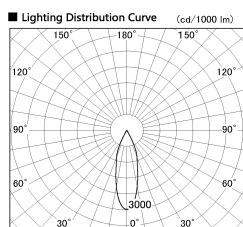

Item no. DD136-0830DW9040-R

Series Name: Cledy versa R-G Antiglare
(DD136-AG-R)

Dark Mirror Reflector

Installation	Recessed mount
Type	Cledy versa R-G Antiglare (DD136-AG-R)
Fixture wattage	7.5W
Beam angle	30deg
Color Temp.	4000K
CRI	Ra>90
Luminous	644 lm
Body	Die-cast aluminum alloy
Body finish	N/A
Trim finish	White
Reflector finish	Dark Mirror
IP Rate	IP20
Light source	COB module
Input Voltage	AC220~240V
Dimming Type	Non-Dimmable
Certificate	CE, CCC
Cut Hole	100mm