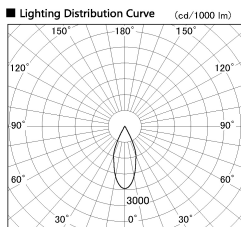

Item no. DD136-0840DW9040-R

Series Name: Cledy versa R-G Antiglare  
(DD136-AG-R)

Dark Mirror Reflector

Installation	Recessed mount
Type	Cledy versa R-G Antiglare (DD136-AG-R)
Fixture wattage	7.5W
Beam angle	39deg
Color Temp.	4000K
CRI	Ra>90
Luminous	662 lm
Body	Die-cast aluminum alloy
Body finish	N/A
Trim finish	White
Reflector finish	Dark Mirror
IP Rate	IP20
Light source	COB module
Input Voltage	AC220~240V
Dimming Type	Non-Dimmable
Certificate	CE, CCC
Cut Hole	100mm