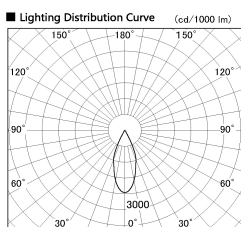

Item no. DD136-0840DW9040-R

Series Name: Cledy versa R-G Antiglare
(DD136-AG-R)

Dark Mirror Reflector

Installation	Recessed mount
Type	Cledy versa R-G Antiglare (DD136-AG-R)
Fixture wattage	7.5W
Beam angle	39deg
Color Temp.	4000K
CRI	Ra>90
Luminous	662 lm
Body	Die-cast aluminum alloy
Body finish	N/A
Trim finish	White
Reflector finish	Dark Mirror
IP Rate	IP20
Light source	COB module
Input Voltage	AC220~240V
Dimming Type	Non-Dimmable
Certificate	CE, CCC
Cut Hole	100mm