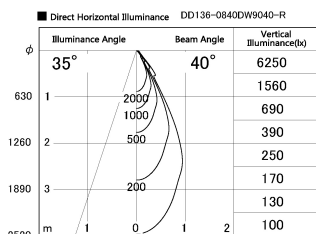

Item no. DD136-0840DW9040-R

Series Name: Cledy versa R-G Antiglare
(DD136-AG-R)

Dark Mirror Reflector

Installation	Recessed mount
Type	Cledy versa R-G Antiglare (DD136-AG-R)
Fixture wattage	7.5W
Beam angle	39deg
Color Temp.	4000K
CRI	Ra>90
Luminous	662 lm
Body	Die-cast aluminum alloy
Body finish	N/A
Trim finish	White
Reflector finish	Dark Mirror
IP Rate	IP20
Light source	COB module
Input Voltage	AC220~240V
Dimming Type	Non-Dimmable
Certificate	CE, CCC
Cut Hole	100mm