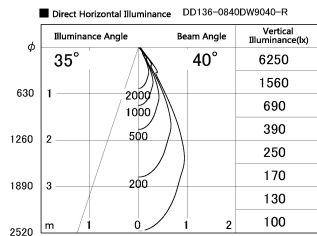

Item no. DD136-0840DW9040-R

Series Name: Cledy versa R-G Antiglare  
(DD136-AG-R)

Dark Mirror Reflector

Installation	Recessed mount
Type	Cledy versa R-G Antiglare (DD136-AG-R)
Fixture wattage	7.5W
Beam angle	39deg
Color Temp.	4000K
CRI	Ra>90
Luminous	662 lm
Body	Die-cast aluminum alloy
Body finish	N/A
Trim finish	White
Reflector finish	Dark Mirror
IP Rate	IP20
Light source	COB module
Input Voltage	AC220~240V
Dimming Type	Non-Dimmable
Certificate	CE, CCC
Cut Hole	100mm