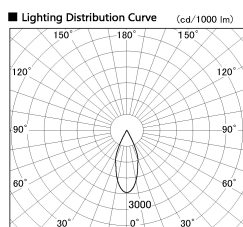

Item no. DD136-0840DW9040-R

Series Name: Cledy versa R-G Antiglare
(DD136-AG-R)

Dark Mirror Reflector

Installation	Recessed mount
Type	Cledy versa R-G Antiglare (DD136-AG-R)
Fixture wattage	7.5W
Beam angle	39deg
Color Temp.	4000K
CRI	Ra>90
Luminous	662 lm
Body	Die-cast aluminum alloy
Body finish	N/A
Trim finish	White
Reflector finish	Dark Mirror
IP Rate	IP20
Light source	COB module
Input Voltage	AC220~240V
Dimming Type	Non-Dimmable
Certificate	CE, CCC
Cut Hole	100mm