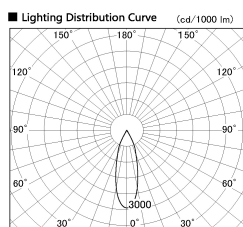

Item no. DD136-3530DB9027-R

Series Name: Cledy versa R-G Antiglare
(DD136-AG-R)

Dark Mirror Reflector

Installation	Recessed mount
Type	Cledy versa R-G Antiglare (DD136-AG-R)
Fixture wattage	36W
Beam angle	31 deg
Color Temp.	2700K
CRI	Ra>90
Luminous	3347 lm
Body	Die-cast aluminum alloy
Body finish	N/A
Trim finish	Black
Reflector finish	Dark Mirror
IP Rate	IP20
Light source	COB module
Input Voltage	AC220~240V
Dimming Type	Non-Dimmable
Certificate	CE, CCC
Cut Hole	150mm