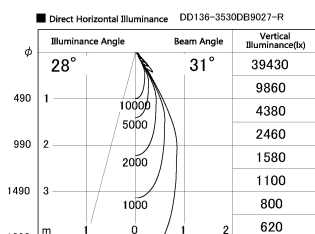

Item no. DD136-3530DB9027-R

Series Name: Cledy versa R-G Antiglare
(DD136-AG-R)

Dark Mirror Reflector

Installation	Recessed mount
Type	Cledy versa R-G Antiglare (DD136-AG-R)
Fixture wattage	36W
Beam angle	31 deg
Color Temp.	2700K
CRI	Ra>90
Luminous	3347 lm
Body	Die-cast aluminum alloy
Body finish	N/A
Trim finish	Black
Reflector finish	Dark Mirror
IP Rate	IP20
Light source	COB module
Input Voltage	AC220~240V
Dimming Type	Non-Dimmable
Certificate	CE, CCC
Cut Hole	150mm