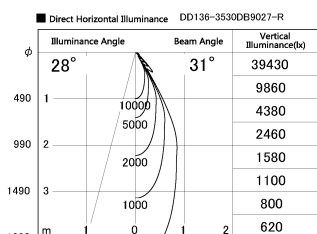

Item no. DD136-3530DB9027-R

Series Name: Cledy versa R-G Antiglare
(DD136-AG-R)

Dark Mirror Reflector

Installation	Recessed mount
Type	Cledy versa R-G Antiglare (DD136-AG-R)
Fixture wattage	36W
Beam angle	31 deg
Color Temp.	2700K
CRI	Ra>90
Luminous	3347 lm
Body	Die-cast aluminum alloy
Body finish	N/A
Trim finish	Black
Reflector finish	Dark Mirror
IP Rate	IP20
Light source	COB module
Input Voltage	AC220~240V
Dimming Type	Non-Dimmable
Certificate	CE, CCC
Cut Hole	150mm