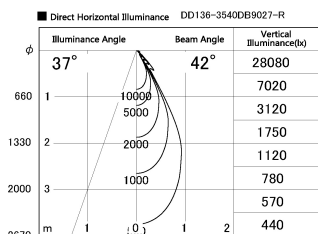

Item no. DD136-3540DB9027-R

Series Name: Cledy versa R-G Antiglare
(DD136-AG-R)

Dark Mirror Reflector

Installation	Recessed mount
Type	Cledy versa R-G Antiglare (DD136-AG-R)
Fixture wattage	36W
Beam angle	42 deg
Color Temp.	2700K
CRI	Ra>90
Luminous	3318 lm
Body	Die-cast aluminum alloy
Body finish	N/A
Trim finish	Black
Reflector finish	Dark Mirror
IP Rate	IP20
Light source	COB module
Input Voltage	AC220~240V
Dimming Type	Non-Dimmable
Certificate	CE, CCC
Cut Hole	150mm