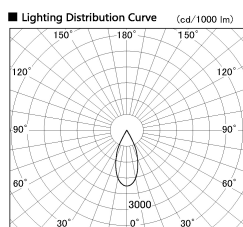

Item no. DD136-3540DB9027-R

Series Name: Cledy versa R-G Antiglare  
(DD136-AG-R)

Dark Mirror Reflector

Installation	Recessed mount
Type	Cledy versa R-G Antiglare (DD136-AG-R)
Fixture wattage	36W
Beam angle	42 deg
Color Temp.	2700K
CRI	Ra>90
Luminous	3318 lm
Body	Die-cast aluminum alloy
Body finish	N/A
Trim finish	Black
Reflector finish	Dark Mirror
IP Rate	IP20
Light source	COB module
Input Voltage	AC220~240V
Dimming Type	Non-Dimmable
Certificate	CE, CCC
Cut Hole	150mm