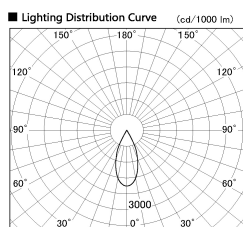

Item no. DD136-3540DB9027-R

Series Name: Cledy versa R-G Antiglare
(DD136-AG-R)

Dark Mirror Reflector

Installation	Recessed mount
Type	Cledy versa R-G Antiglare (DD136-AG-R)
Fixture wattage	36W
Beam angle	42 deg
Color Temp.	2700K
CRI	Ra>90
Luminous	3318 lm
Body	Die-cast aluminum alloy
Body finish	N/A
Trim finish	Black
Reflector finish	Dark Mirror
IP Rate	IP20
Light source	COB module
Input Voltage	AC220~240V
Dimming Type	Non-Dimmable
Certificate	CE, CCC
Cut Hole	150mm