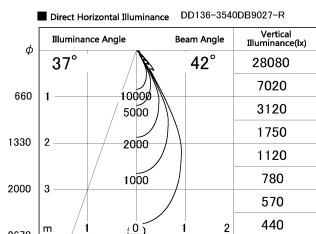

Item no. DD136-3540DB9027-R

Series Name: Cledy versa R-G Antiglare  
(DD136-AG-R)

Dark Mirror Reflector

Installation	Recessed mount
Type	Cledy versa R-G Antiglare (DD136-AG-R)
Fixture wattage	36W
Beam angle	42 deg
Color Temp.	2700K
CRI	Ra>90
Luminous	3318 lm
Body	Die-cast aluminum alloy
Body finish	N/A
Trim finish	Black
Reflector finish	Dark Mirror
IP Rate	IP20
Light source	COB module
Input Voltage	AC220~240V
Dimming Type	Non-Dimmable
Certificate	CE, CCC
Cut Hole	150mm