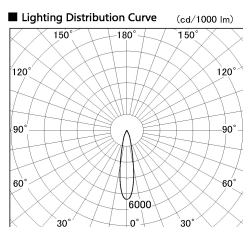

Item no. DD136-2820DB9027-R

Series Name: Cledy versa R-G Antiglare
(DD136-AG-R)

Dark Mirror Reflector

Installation	Recessed mount
Type	Cledy versa R-G Antiglare (DD136-AG-R)
Fixture wattage	28W
Beam angle	21 deg
Color Temp.	2700K
CRI	Ra>90
Luminous	2692 lm
Body	Die-cast aluminum alloy
Body finish	N/A
Trim finish	Black
Reflector finish	Dark Mirror
IP Rate	IP20
Light source	COB module
Input Voltage	AC220~240V
Dimming Type	Non-Dimmable
Certificate	CE, CCC
Cut Hole	150mm