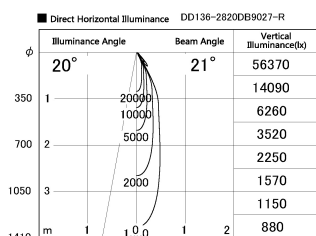

Item no. DD136-2820DB9027-R

Series Name: Cledy versa R-G Antiglare
(DD136-AG-R)

Dark Mirror Reflector

Installation	Recessed mount
Type	Cledy versa R-G Antiglare (DD136-AG-R)
Fixture wattage	28W
Beam angle	21 deg
Color Temp.	2700K
CRI	Ra>90
Luminous	2692 lm
Body	Die-cast aluminum alloy
Body finish	N/A
Trim finish	Black
Reflector finish	Dark Mirror
IP Rate	IP20
Light source	COB module
Input Voltage	AC220~240V
Dimming Type	Non-Dimmable
Certificate	CE, CCC
Cut Hole	150mm