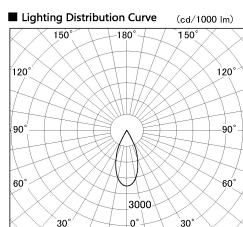

Item no. DD136-2840DB9027-R

Series Name: Cledy versa R-G Antiglare  
(DD136-AG-R)

Dark Mirror Reflector

Installation	Recessed mount
Type	Cledy versa R-G Antiglare (DD136-AG-R)
Fixture wattage	28W
Beam angle	42 deg
Color Temp.	2700K
CRI	Ra>90
Luminous	2630 lm
Body	Die-cast aluminum alloy
Body finish	N/A
Trim finish	Black
Reflector finish	Dark Mirror
IP Rate	IP20
Light source	COB module
Input Voltage	AC220~240V
Dimming Type	Non-Dimmable
Certificate	CE, CCC
Cut Hole	150mm