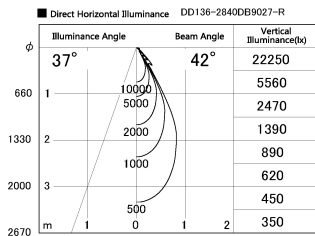

Item no. DD136-2840DB9027-R

Series Name: Cledy versa R-G Antiglare
(DD136-AG-R)

Dark Mirror Reflector

Installation	Recessed mount
Type	Cledy versa R-G Antiglare (DD136-AG-R)
Fixture wattage	28W
Beam angle	42 deg
Color Temp.	2700K
CRI	Ra>90
Luminous	2630 lm
Body	Die-cast aluminum alloy
Body finish	N/A
Trim finish	Black
Reflector finish	Dark Mirror
IP Rate	IP20
Light source	COB module
Input Voltage	AC220~240V
Dimming Type	Non-Dimmable
Certificate	CE, CCC
Cut Hole	150mm