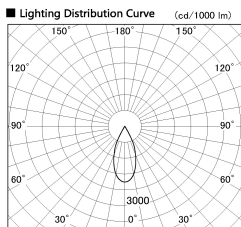

Item no. DD136-2840DB9027-R

Series Name: Cledy versa R-G Antiglare
(DD136-AG-R)

Dark Mirror Reflector

Installation	Recessed mount
Type	Cledy versa R-G Antiglare (DD136-AG-R)
Fixture wattage	28W
Beam angle	42 deg
Color Temp.	2700K
CRI	Ra>90
Luminous	2630 lm
Body	Die-cast aluminum alloy
Body finish	N/A
Trim finish	Black
Reflector finish	Dark Mirror
IP Rate	IP20
Light source	COB module
Input Voltage	AC220~240V
Dimming Type	Non-Dimmable
Certificate	CE, CCC
Cut Hole	150mm