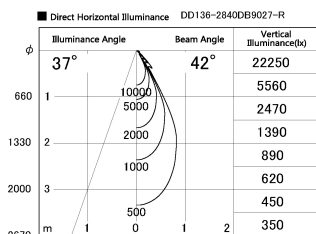

Item no. DD136-2840DB9027-R

Series Name: Cledy versa R-G Antiglare  
(DD136-AG-R)

Dark Mirror Reflector

Installation	Recessed mount
Type	Cledy versa R-G Antiglare (DD136-AG-R)
Fixture wattage	28W
Beam angle	42 deg
Color Temp.	2700K
CRI	Ra>90
Luminous	2630 lm
Body	Die-cast aluminum alloy
Body finish	N/A
Trim finish	Black
Reflector finish	Dark Mirror
IP Rate	IP20
Light source	COB module
Input Voltage	AC220~240V
Dimming Type	Non-Dimmable
Certificate	CE, CCC
Cut Hole	150mm