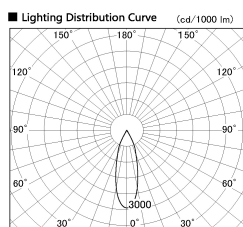

Item no. DD136-2630DB9027-R

Series Name: Cledy versa R-G Antiglare  
(DD136-AG-R)

Dark Mirror Reflector

Installation	Recessed mount
Type	Cledy versa R-G Antiglare (DD136-AG-R)
Fixture wattage	23W
Beam angle	31 deg
Color Temp.	2700K
CRI	Ra>90
Luminous	2295 lm
Body	Die-cast aluminum alloy
Body finish	N/A
Trim finish	Black
Reflector finish	Dark Mirror
IP Rate	IP20
Light source	COB module
Input Voltage	AC220~240V
Dimming Type	Non-Dimmable
Certificate	CE, CCC
Cut Hole	150mm