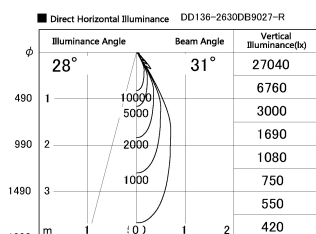

Item no. DD136-2630DB9027-R

Series Name: Cledy versa R-G Antiglare  
(DD136-AG-R)

Dark Mirror Reflector

Installation	Recessed mount
Type	Cledy versa R-G Antiglare (DD136-AG-R)
Fixture wattage	23W
Beam angle	31 deg
Color Temp.	2700K
CRI	Ra>90
Luminous	2295 lm
Body	Die-cast aluminum alloy
Body finish	N/A
Trim finish	Black
Reflector finish	Dark Mirror
IP Rate	IP20
Light source	COB module
Input Voltage	AC220~240V
Dimming Type	Non-Dimmable
Certificate	CE, CCC
Cut Hole	150mm