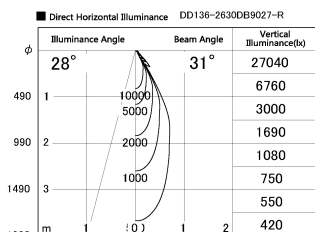

Item no. DD136-2630DB9027-R

Series Name: Cledy versa R-G Antiglare  
(DD136-AG-R)

Dark Mirror Reflector

Installation	Recessed mount
Type	Cledy versa R-G Antiglare (DD136-AG-R)
Fixture wattage	23W
Beam angle	31 deg
Color Temp.	2700K
CRI	Ra>90
Luminous	2295 lm
Body	Die-cast aluminum alloy
Body finish	N/A
Trim finish	Black
Reflector finish	Dark Mirror
IP Rate	IP20
Light source	COB module
Input Voltage	AC220~240V
Dimming Type	Non-Dimmable
Certificate	CE, CCC
Cut Hole	150mm