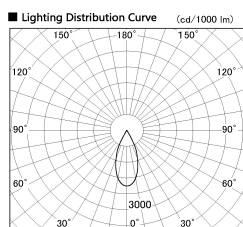

Item no. DD136-2640DB9027-R

Series Name: Cledy versa R-G Antiglare  
(DD136-AG-R)

Dark Mirror Reflector

Installation	Recessed mount
Type	Cledy versa R-G Antiglare (DD136-AG-R)
Fixture wattage	23W
Beam angle	42 deg
Color Temp.	2700K
CRI	Ra>90
Luminous	2276 lm
Body	Die-cast aluminum alloy
Body finish	N/A
Trim finish	Black
Reflector finish	Dark Mirror
IP Rate	IP20
Light source	COB module
Input Voltage	AC220~240V
Dimming Type	Non-Dimmable
Certificate	CE, CCC
Cut Hole	150mm