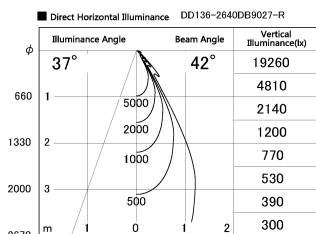

Item no. DD136-2640DB9027-R

Series Name: Cledy versa R-G Antiglare  
(DD136-AG-R)

Dark Mirror Reflector

Installation	Recessed mount
Type	Cledy versa R-G Antiglare (DD136-AG-R)
Fixture wattage	23W
Beam angle	42 deg
Color Temp.	2700K
CRI	Ra>90
Luminous	2276 lm
Body	Die-cast aluminum alloy
Body finish	N/A
Trim finish	Black
Reflector finish	Dark Mirror
IP Rate	IP20
Light source	COB module
Input Voltage	AC220~240V
Dimming Type	Non-Dimmable
Certificate	CE, CCC
Cut Hole	150mm