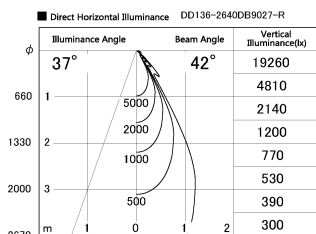

Item no. DD136-2640DB9027-R

Series Name: Cledy versa R-G Antiglare
(DD136-AG-R)

Dark Mirror Reflector

Installation	Recessed mount
Type	Cledy versa R-G Antiglare (DD136-AG-R)
Fixture wattage	23W
Beam angle	42 deg
Color Temp.	2700K
CRI	Ra>90
Luminous	2276 lm
Body	Die-cast aluminum alloy
Body finish	N/A
Trim finish	Black
Reflector finish	Dark Mirror
IP Rate	IP20
Light source	COB module
Input Voltage	AC220~240V
Dimming Type	Non-Dimmable
Certificate	CE, CCC
Cut Hole	150mm