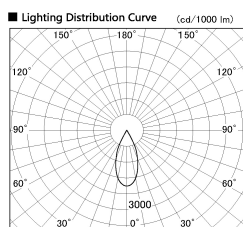

Item no. DD136-2640DB9027-R

Series Name: Cledy versa R-G Antiglare
(DD136-AG-R)

Dark Mirror Reflector

Installation	Recessed mount
Type	Cledy versa R-G Antiglare (DD136-AG-R)
Fixture wattage	23W
Beam angle	42 deg
Color Temp.	2700K
CRI	Ra>90
Luminous	2276 lm
Body	Die-cast aluminum alloy
Body finish	N/A
Trim finish	Black
Reflector finish	Dark Mirror
IP Rate	IP20
Light source	COB module
Input Voltage	AC220~240V
Dimming Type	Non-Dimmable
Certificate	CE, CCC
Cut Hole	150mm