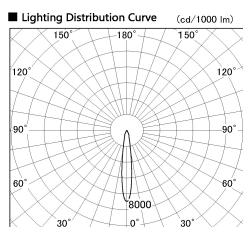

Item no. DD136-2515DB9027-R

Series Name: Cledy versa R-G Antiglare
(DD136-AG-R)

Dark Mirror Reflector

■ Direct Horizontal Illuminance DD136-2515DB9027-R

φ	Illuminance Angle	Beam Angle	Vertical Illuminance (lx)
240	14°	15°	51240
490			12810
730			5690
980			3200
			2050
			1420
			1050
			800

Installation	Recessed mount
Type	Cledy versa R-G Antiglare (DD136-AG-R)
Fixture wattage	23W
Beam angle	14 deg
Color Temp.	2700K
CRI	Ra>90
Luminous	1781 lm
Body	Die-cast aluminum alloy
Body finish	N/A
Trim finish	Black
Reflector finish	Dark Mirror
IP Rate	IP20
Light source	COB module
Input Voltage	AC220~240V
Dimming Type	Non-Dimmable
Certificate	CE, CCC
Cut Hole	125mm