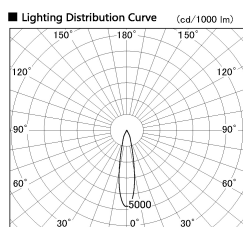

Item no. DD136-2520DB9027-R

Series Name: Cledy versa R-G Antiglare  
(DD136-AG-R)

Dark Mirror Reflector

■ Direct Horizontal Illuminance DD136-2520DB9027-R

φ	Illuminance Angle	Beam Angle	Vertical Illuminance (lx)
350	20°	22°	39080
700			9770
1050			4340
1410			2440
			1560
			1090
			800
			610

Installation	Recessed mount
Type	Cledy versa R-G Antiglare (DD136-AG-R)
Fixture wattage	23W
Beam angle	21 deg
Color Temp.	2700K
CRI	Ra>90
Luminous	2041 lm
Body	Die-cast aluminum alloy
Body finish	N/A
Trim finish	Black
Reflector finish	Dark Mirror
IP Rate	IP20
Light source	COB module
Input Voltage	AC220~240V
Dimming Type	Non-Dimmable
Certificate	CE, CCC
Cut Hole	125mm