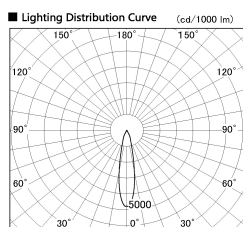

Item no. DD136-2520DB9027-R

Series Name: Cledy versa R-G Antiglare
(DD136-AG-R)

Dark Mirror Reflector

Direct Horizontal Illuminance DD136-2520DB9027-R

φ	Illuminance Angle	Beam Angle	Vertical Illuminance (lx)
350	20°	22°	39080
700			9770
1050			4340
1410			2440
			1560
			1090
			800
			610

Installation	Recessed mount
Type	Cledy versa R-G Antiglare (DD136-AG-R)
Fixture wattage	23W
Beam angle	21 deg
Color Temp.	2700K
CRI	Ra>90
Luminous	2041 lm
Body	Die-cast aluminum alloy
Body finish	N/A
Trim finish	Black
Reflector finish	Dark Mirror
IP Rate	IP20
Light source	COB module
Input Voltage	AC220~240V
Dimming Type	Non-Dimmable
Certificate	CE, CCC
Cut Hole	125mm