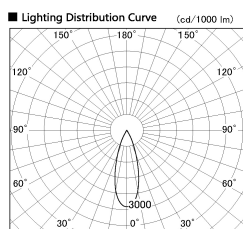

Item no. DD136-2530DB9027-R

Series Name: Cledy versa R-G Antiglare
(DD136-AG-R)

Dark Mirror Reflector

| | |
|------------------|---|
| Installation | Recessed mount |
| Type | Cledy versa R-G Antiglare (DD136-AG-R) |
| Fixture wattage | 23W |
| Beam angle | 32 deg |
| Color Temp. | 2700K |
| CRI | Ra>90 |
| Luminous | 2088 lm |
| Body | Die-cast aluminum alloy |
| Body finish | N/A |
| Trim finish | Black |
| Reflector finish | Dark Mirror |
| IP Rate | IP20 |
| Light source | COB module |
| Input Voltage | AC220~240V |
| Dimming Type | Non-Dimmable |
| Certificate | CE, CCC |
| Cut Hole | 125mm |