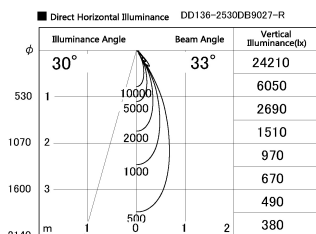

Item no. DD136-2530DB9027-R

Series Name: Cledy versa R-G Antiglare
(DD136-AG-R)

Dark Mirror Reflector

| | |
|------------------|---|
| Installation | Recessed mount |
| Type | Cledy versa R-G Antiglare (DD136-AG-R) |
| Fixture wattage | 23W |
| Beam angle | 32 deg |
| Color Temp. | 2700K |
| CRI | Ra>90 |
| Luminous | 2088 lm |
| Body | Die-cast aluminum alloy |
| Body finish | N/A |
| Trim finish | Black |
| Reflector finish | Dark Mirror |
| IP Rate | IP20 |
| Light source | COB module |
| Input Voltage | AC220~240V |
| Dimming Type | Non-Dimmable |
| Certificate | CE, CCC |
| Cut Hole | 125mm |