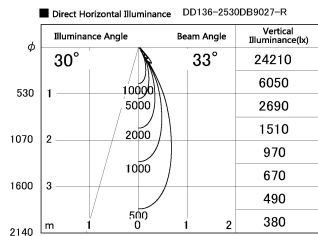

Item no. DD136-2530DB9027-R

Series Name: Cledy versa R-G Antiglare  
(DD136-AG-R)

Dark Mirror Reflector

Installation	Recessed mount
Type	Cledy versa R-G Antiglare (DD136-AG-R)
Fixture wattage	23W
Beam angle	32 deg
Color Temp.	2700K
CRI	Ra>90
Luminous	2088 lm
Body	Die-cast aluminum alloy
Body finish	N/A
Trim finish	Black
Reflector finish	Dark Mirror
IP Rate	IP20
Light source	COB module
Input Voltage	AC220~240V
Dimming Type	Non-Dimmable
Certificate	CE, CCC
Cut Hole	125mm