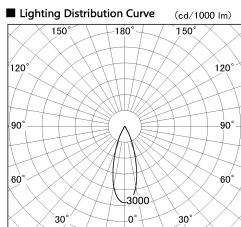

Item no. DD136-2530DB9027-R

Series Name: Cledy versa R-G Antiglare  
(DD136-AG-R)

Dark Mirror Reflector

Installation	Recessed mount
Type	Cledy versa R-G Antiglare (DD136-AG-R)
Fixture wattage	23W
Beam angle	32 deg
Color Temp.	2700K
CRI	Ra>90
Luminous	2088 lm
Body	Die-cast aluminum alloy
Body finish	N/A
Trim finish	Black
Reflector finish	Dark Mirror
IP Rate	IP20
Light source	COB module
Input Voltage	AC220~240V
Dimming Type	Non-Dimmable
Certificate	CE, CCC
Cut Hole	125mm