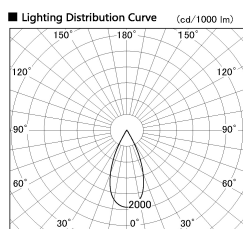

Item no. DD136-2540DB9027-R

Series Name: Cledy versa R-G Antiglare
(DD136-AG-R)

Dark Mirror Reflector

Installation	Recessed mount
Type	Cledy versa R-G Antiglare (DD136-AG-R)
Fixture wattage	23W
Beam angle	43 deg
Color Temp.	2700K
CRI	Ra>90
Luminous	2155 lm
Body	Die-cast aluminum alloy
Body finish	N/A
Trim finish	Black
Reflector finish	Dark Mirror
IP Rate	IP20
Light source	COB module
Input Voltage	AC220~240V
Dimming Type	Non-Dimmable
Certificate	CE, CCC
Cut Hole	125mm