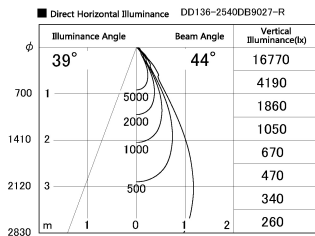

Item no. DD136-2540DB9027-R

Series Name: Cledy versa R-G Antiglare  
(DD136-AG-R)

Dark Mirror Reflector

Installation	Recessed mount
Type	Cledy versa R-G Antiglare (DD136-AG-R)
Fixture wattage	23W
Beam angle	43 deg
Color Temp.	2700K
CRI	Ra>90
Luminous	2155 lm
Body	Die-cast aluminum alloy
Body finish	N/A
Trim finish	Black
Reflector finish	Dark Mirror
IP Rate	IP20
Light source	COB module
Input Voltage	AC220~240V
Dimming Type	Non-Dimmable
Certificate	CE, CCC
Cut Hole	125mm