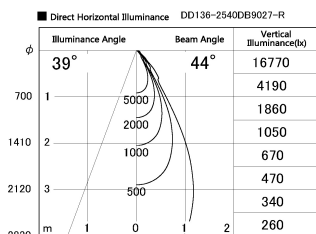

Item no. DD136-2540DB9027-R

Series Name: Cledy versa R-G Antiglare
(DD136-AG-R)

Dark Mirror Reflector

Installation	Recessed mount
Type	Cledy versa R-G Antiglare (DD136-AG-R)
Fixture wattage	23W
Beam angle	43 deg
Color Temp.	2700K
CRI	Ra>90
Luminous	2155 lm
Body	Die-cast aluminum alloy
Body finish	N/A
Trim finish	Black
Reflector finish	Dark Mirror
IP Rate	IP20
Light source	COB module
Input Voltage	AC220~240V
Dimming Type	Non-Dimmable
Certificate	CE, CCC
Cut Hole	125mm