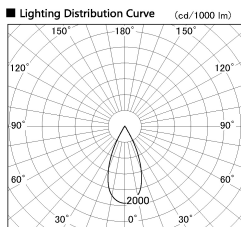

Item no. DD136-2540DB9027-R

Series Name: Cledy versa R-G Antiglare  
(DD136-AG-R)

Dark Mirror Reflector

Installation	Recessed mount
Type	Cledy versa R-G Antiglare (DD136-AG-R)
Fixture wattage	23W
Beam angle	43 deg
Color Temp.	2700K
CRI	Ra>90
Luminous	2155 lm
Body	Die-cast aluminum alloy
Body finish	N/A
Trim finish	Black
Reflector finish	Dark Mirror
IP Rate	IP20
Light source	COB module
Input Voltage	AC220~240V
Dimming Type	Non-Dimmable
Certificate	CE, CCC
Cut Hole	125mm