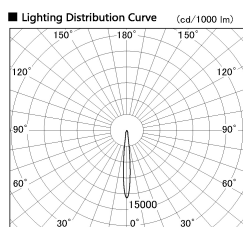

Item no. DD136-2015DB9027-R

Series Name: Cledy versa R-G Antiglare
(DD136-AG-R)

Dark Mirror Reflector

Installation	Recessed mount
Type	Cledy versa R-G Antiglare (DD136-AG-R)
Fixture wattage	20W
Beam angle	12 deg
Color Temp.	2700K
CRI	Ra>90
Luminous	1494 lm
Body	Die-cast aluminum alloy
Body finish	N/A
Trim finish	Black
Reflector finish	Dark Mirror
IP Rate	IP20
Light source	COB module
Input Voltage	AC220~240V
Dimming Type	Non-Dimmable
Certificate	CE, CCC
Cut Hole	125mm