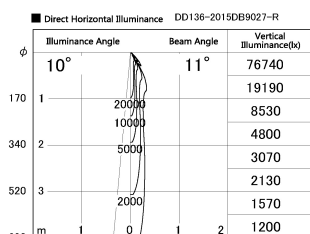

Item no. DD136-2015DB9027-R

Series Name: Cledy versa R-G Antiglare
(DD136-AG-R)

Dark Mirror Reflector

Installation	Recessed mount
Type	Cledy versa R-G Antiglare (DD136-AG-R)
Fixture wattage	20W
Beam angle	12 deg
Color Temp.	2700K
CRI	Ra>90
Luminous	1494 lm
Body	Die-cast aluminum alloy
Body finish	N/A
Trim finish	Black
Reflector finish	Dark Mirror
IP Rate	IP20
Light source	COB module
Input Voltage	AC220~240V
Dimming Type	Non-Dimmable
Certificate	CE, CCC
Cut Hole	125mm