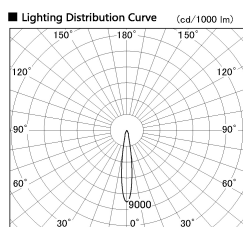

Item no. DD136-2020DB9027-R

Series Name: Cledy versa R-G Antiglare
(DD136-AG-R)

Dark Mirror Reflector

■ Direct Horizontal Illuminance DD136-2020DB9027-R

φ	Illuminance Angle	Beam Angle	Vertical Illuminance (lx)	
260	15°	15°	55240	
1			13810	
520			6140	
2			3450	
780			2210	
3			1530	
1050			1130	
m	1	1 0 0	2	860

Installation	Recessed mount
Type	Cledy versa R-G Antiglare (DD136-AG-R)
Fixture wattage	20W
Beam angle	15 deg
Color Temp.	2700K
CRI	Ra>90
Luminous	1691 lm
Body	Die-cast aluminum alloy
Body finish	N/A
Trim finish	Black
Reflector finish	Dark Mirror
IP Rate	IP20
Light source	COB module
Input Voltage	AC220~240V
Dimming Type	Non-Dimmable
Certificate	CE, CCC
Cut Hole	125mm