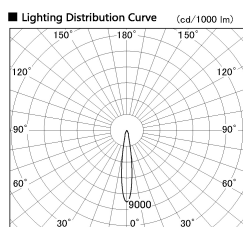

Item no. DD136-2020DB9027-R

Series Name: Cledy versa R-G Antiglare
(DD136-AG-R)

Dark Mirror Reflector

■ Direct Horizontal Illuminance DD136-2020DB9027-R

φ	Illuminance Angle	Beam Angle	Vertical Illuminance (lx)	
280	15°	15°	55240	
1			13810	
520			6140	
2			3450	
780			2210	
3			1530	
1050			1130	
m	1	1 0 0	2	860

Installation	Recessed mount
Type	Cledy versa R-G Antiglare (DD136-AG-R)
Fixture wattage	20W
Beam angle	15 deg
Color Temp.	2700K
CRI	Ra>90
Luminous	1691 lm
Body	Die-cast aluminum alloy
Body finish	N/A
Trim finish	Black
Reflector finish	Dark Mirror
IP Rate	IP20
Light source	COB module
Input Voltage	AC220~240V
Dimming Type	Non-Dimmable
Certificate	CE, CCC
Cut Hole	125mm