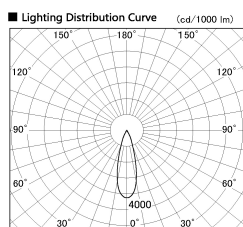

Item no. DD136-2030DB9027-R

Series Name: Cledy versa R-G Antiglare  
(DD136-AG-R)

Dark Mirror Reflector

Installation	Recessed mount
Type	Cledy versa R-G Antiglare (DD136-AG-R)
Fixture wattage	20W
Beam angle	28 deg
Color Temp.	2700K
CRI	Ra>90
Luminous	1754 lm
Body	Die-cast aluminum alloy
Body finish	N/A
Trim finish	Black
Reflector finish	Dark Mirror
IP Rate	IP20
Light source	COB module
Input Voltage	AC220~240V
Dimming Type	Non-Dimmable
Certificate	CE, CCC
Cut Hole	125mm