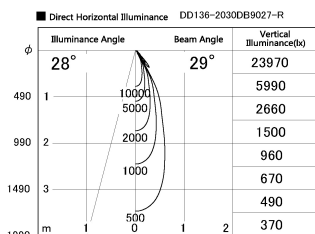

Item no. DD136-2030DB9027-R

Series Name: Cledy versa R-G Antiglare  
(DD136-AG-R)

Dark Mirror Reflector

Installation	Recessed mount
Type	Cledy versa R-G Antiglare (DD136-AG-R)
Fixture wattage	20W
Beam angle	28 deg
Color Temp.	2700K
CRI	Ra>90
Luminous	1754 lm
Body	Die-cast aluminum alloy
Body finish	N/A
Trim finish	Black
Reflector finish	Dark Mirror
IP Rate	IP20
Light source	COB module
Input Voltage	AC220~240V
Dimming Type	Non-Dimmable
Certificate	CE, CCC
Cut Hole	125mm