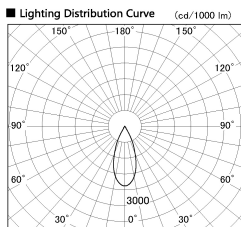

Item no. DD136-2040DB9027-R

Series Name: Cledy versa R-G Antiglare
(DD136-AG-R)

Dark Mirror Reflector

Installation	Recessed mount
Type	Cledy versa R-G Antiglare (DD136-AG-R)
Fixture wattage	20W
Beam angle	37 deg
Color Temp.	2700K
CRI	Ra>90
Luminous	1787 lm
Body	Die-cast aluminum alloy
Body finish	N/A
Trim finish	Black
Reflector finish	Dark Mirror
IP Rate	IP20
Light source	COB module
Input Voltage	AC220~240V
Dimming Type	Non-Dimmable
Certificate	CE, CCC
Cut Hole	125mm