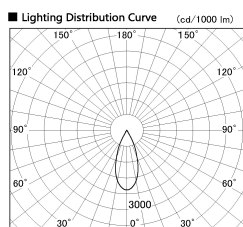

Item no. DD136-2040DB9027-R

Series Name: Cledy versa R-G Antiglare
(DD136-AG-R)

Dark Mirror Reflector

Installation	Recessed mount
Type	Cledy versa R-G Antiglare (DD136-AG-R)
Fixture wattage	20W
Beam angle	37 deg
Color Temp.	2700K
CRI	Ra>90
Luminous	1787 lm
Body	Die-cast aluminum alloy
Body finish	N/A
Trim finish	Black
Reflector finish	Dark Mirror
IP Rate	IP20
Light source	COB module
Input Voltage	AC220~240V
Dimming Type	Non-Dimmable
Certificate	CE, CCC
Cut Hole	125mm