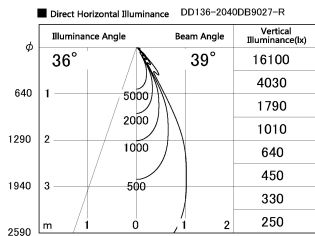

Item no. DD136-2040DB9027-R

Series Name: Cledy versa R-G Antiglare
(DD136-AG-R)

Dark Mirror Reflector

Installation	Recessed mount
Type	Cledy versa R-G Antiglare (DD136-AG-R)
Fixture wattage	20W
Beam angle	37 deg
Color Temp.	2700K
CRI	Ra>90
Luminous	1787 lm
Body	Die-cast aluminum alloy
Body finish	N/A
Trim finish	Black
Reflector finish	Dark Mirror
IP Rate	IP20
Light source	COB module
Input Voltage	AC220~240V
Dimming Type	Non-Dimmable
Certificate	CE, CCC
Cut Hole	125mm