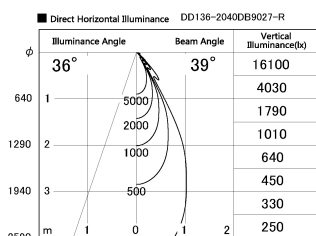

Item no. DD136-2040DB9027-R

Series Name: Cledy versa R-G Antiglare
(DD136-AG-R)

Dark Mirror Reflector

Installation	Recessed mount
Type	Cledy versa R-G Antiglare (DD136-AG-R)
Fixture wattage	20W
Beam angle	37 deg
Color Temp.	2700K
CRI	Ra>90
Luminous	1787 lm
Body	Die-cast aluminum alloy
Body finish	N/A
Trim finish	Black
Reflector finish	Dark Mirror
IP Rate	IP20
Light source	COB module
Input Voltage	AC220~240V
Dimming Type	Non-Dimmable
Certificate	CE, CCC
Cut Hole	125mm