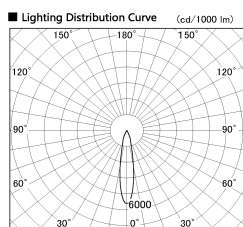

Item no. DD136-1920DB9027-R

Series Name: Cledy versa R-G Antiglare  
(DD136-AG-R)

Dark Mirror Reflector

Installation	Recessed mount
Type	Cledy versa R-G Antiglare (DD136-AG-R)
Fixture wattage	18.6W
Beam angle	19 deg
Color Temp.	2700K
CRI	Ra>90
Luminous	1424 lm
Body	Die-cast aluminum alloy
Body finish	N/A
Trim finish	Black
Reflector finish	Dark Mirror
IP Rate	IP20
Light source	COB module
Input Voltage	AC220~240V
Dimming Type	Non-Dimmable
Certificate	CE, CCC
Cut Hole	100mm