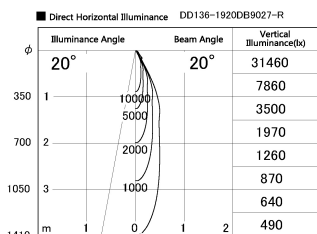

Item no. DD136-1920DB9027-R

Series Name: Cledy versa R-G Antiglare  
(DD136-AG-R)

Dark Mirror Reflector

Installation	Recessed mount
Type	Cledy versa R-G Antiglare (DD136-AG-R)
Fixture wattage	18.6W
Beam angle	19 deg
Color Temp.	2700K
CRI	Ra>90
Luminous	1424 lm
Body	Die-cast aluminum alloy
Body finish	N/A
Trim finish	Black
Reflector finish	Dark Mirror
IP Rate	IP20
Light source	COB module
Input Voltage	AC220~240V
Dimming Type	Non-Dimmable
Certificate	CE, CCC
Cut Hole	100mm