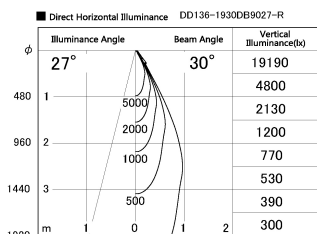

Item no. DD136-1930DB9027-R

Series Name: Cledy versa R-G Antiglare  
(DD136-AG-R)

Dark Mirror Reflector

Installation	Recessed mount
Type	Cledy versa R-G Antiglare (DD136-AG-R)
Fixture wattage	18.6W
Beam angle	29 deg
Color Temp.	2700K
CRI	Ra>90
Luminous	1529 lm
Body	Die-cast aluminum alloy
Body finish	N/A
Trim finish	Black
Reflector finish	Dark Mirror
IP Rate	IP20
Light source	COB module
Input Voltage	AC220~240V
Dimming Type	Non-Dimmable
Certificate	CE, CCC
Cut Hole	100mm