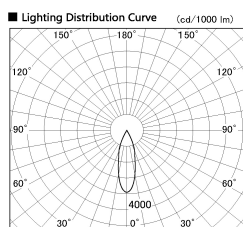

Item no. DD136-1930DB9027-R

Series Name: Cledy versa R-G Antiglare  
(DD136-AG-R)

Dark Mirror Reflector

Installation	Recessed mount
Type	Cledy versa R-G Antiglare (DD136-AG-R)
Fixture wattage	18.6W
Beam angle	29 deg
Color Temp.	2700K
CRI	Ra>90
Luminous	1529 lm
Body	Die-cast aluminum alloy
Body finish	N/A
Trim finish	Black
Reflector finish	Dark Mirror
IP Rate	IP20
Light source	COB module
Input Voltage	AC220~240V
Dimming Type	Non-Dimmable
Certificate	CE, CCC
Cut Hole	100mm