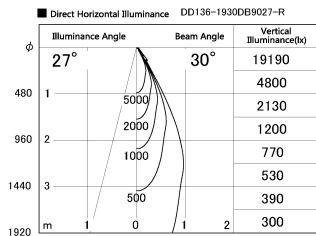

Item no. DD136-1930DB9027-R

Series Name: Cledy versa R-G Antiglare
(DD136-AG-R)

Dark Mirror Reflector

| | |
|------------------|---|
| Installation | Recessed mount |
| Type | Cledy versa R-G Antiglare (DD136-AG-R) |
| Fixture wattage | 18.6W |
| Beam angle | 29 deg |
| Color Temp. | 2700K |
| CRI | Ra>90 |
| Luminous | 1529 lm |
| Body | Die-cast aluminum alloy |
| Body finish | N/A |
| Trim finish | Black |
| Reflector finish | Dark Mirror |
| IP Rate | IP20 |
| Light source | COB module |
| Input Voltage | AC220~240V |
| Dimming Type | Non-Dimmable |
| Certificate | CE, CCC |
| Cut Hole | 100mm |