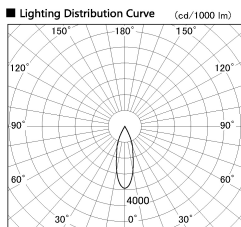

Item no. DD136-1930DB9027-R

Series Name: Cledy versa R-G Antiglare
(DD136-AG-R)

Dark Mirror Reflector

| | |
|------------------|---|
| Installation | Recessed mount |
| Type | Cledy versa R-G Antiglare (DD136-AG-R) |
| Fixture wattage | 18.6W |
| Beam angle | 29 deg |
| Color Temp. | 2700K |
| CRI | Ra>90 |
| Luminous | 1529 lm |
| Body | Die-cast aluminum alloy |
| Body finish | N/A |
| Trim finish | Black |
| Reflector finish | Dark Mirror |
| IP Rate | IP20 |
| Light source | COB module |
| Input Voltage | AC220~240V |
| Dimming Type | Non-Dimmable |
| Certificate | CE, CCC |
| Cut Hole | 100mm |