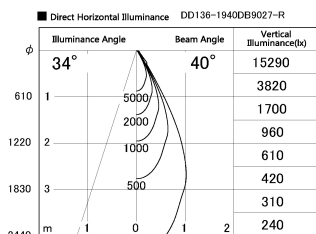

Item no. DD136-1940DB9027-R

Series Name: Cledy versa R-G Antiglare
(DD136-AG-R)

Dark Mirror Reflector

Installation	Recessed mount
Type	Cledy versa R-G Antiglare (DD136-AG-R)
Fixture wattage	18.6W
Beam angle	40 deg
Color Temp.	2700K
CRI	Ra>90
Luminous	1555 lm
Body	Die-cast aluminum alloy
Body finish	N/A
Trim finish	Black
Reflector finish	Dark Mirror
IP Rate	IP20
Light source	COB module
Input Voltage	AC220~240V
Dimming Type	Non-Dimmable
Certificate	CE, CCC
Cut Hole	100mm