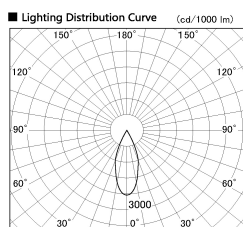

Item no. DD136-1940DB9027-R

Series Name: Cledy versa R-G Antiglare
(DD136-AG-R)

Dark Mirror Reflector

Installation	Recessed mount
Type	Cledy versa R-G Antiglare (DD136-AG-R)
Fixture wattage	18.6W
Beam angle	40 deg
Color Temp.	2700K
CRI	Ra>90
Luminous	1555 lm
Body	Die-cast aluminum alloy
Body finish	N/A
Trim finish	Black
Reflector finish	Dark Mirror
IP Rate	IP20
Light source	COB module
Input Voltage	AC220~240V
Dimming Type	Non-Dimmable
Certificate	CE, CCC
Cut Hole	100mm