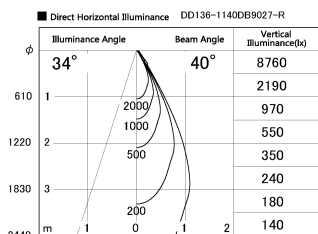

Item no. DD136-1140DB9027-R

Series Name: Cledy versa R-G Antiglare
(DD136-AG-R)

Dark Mirror Reflector

Installation	Recessed mount
Type	Cledy versa R-G Antiglare (DD136-AG-R)
Fixture wattage	10.5W
Beam angle	40 deg
Color Temp.	2700K
CRI	Ra>90
Luminous	891 lm
Body	Die-cast aluminum alloy
Body finish	N/A
Trim finish	Black
Reflector finish	Dark Mirror
IP Rate	IP20
Light source	COB module
Input Voltage	AC220~240V
Dimming Type	Non-Dimmable
Certificate	CE, CCC
Cut Hole	100mm