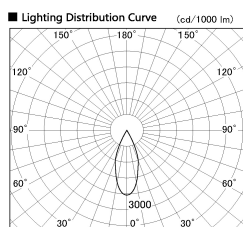

Item no. DD136-1140DB9027-R

Series Name: Cledy versa R-G Antiglare
(DD136-AG-R)

Dark Mirror Reflector

Installation	Recessed mount
Type	Cledy versa R-G Antiglare (DD136-AG-R)
Fixture wattage	10.5W
Beam angle	40 deg
Color Temp.	2700K
CRI	Ra>90
Luminous	891 lm
Body	Die-cast aluminum alloy
Body finish	N/A
Trim finish	Black
Reflector finish	Dark Mirror
IP Rate	IP20
Light source	COB module
Input Voltage	AC220~240V
Dimming Type	Non-Dimmable
Certificate	CE, CCC
Cut Hole	100mm