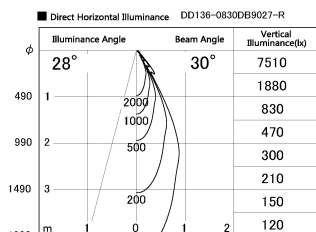

Item no. DD136-0830DB9027-R

Series Name: Cledy versa R-G Antiglare
(DD136-AG-R)

Dark Mirror Reflector

Installation	Recessed mount
Type	Cledy versa R-G Antiglare (DD136-AG-R)
Fixture wattage	7.5W
Beam angle	30deg
Color Temp.	2700K
CRI	Ra>90
Luminous	628 lm
Body	Die-cast aluminum alloy
Body finish	N/A
Trim finish	Black
Reflector finish	Dark Mirror
IP Rate	IP20
Light source	COB module
Input Voltage	AC220~240V
Dimming Type	Non-Dimmable
Certificate	CE, CCC
Cut Hole	100mm