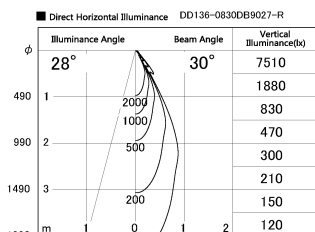

Item no. DD136-0830DB9027-R

Series Name: Cledy versa R-G Antiglare  
(DD136-AG-R)

Dark Mirror Reflector

Installation	Recessed mount
Type	Cledy versa R-G Antiglare (DD136-AG-R)
Fixture wattage	7.5W
Beam angle	30deg
Color Temp.	2700K
CRI	Ra>90
Luminous	628 lm
Body	Die-cast aluminum alloy
Body finish	N/A
Trim finish	Black
Reflector finish	Dark Mirror
IP Rate	IP20
Light source	COB module
Input Voltage	AC220~240V
Dimming Type	Non-Dimmable
Certificate	CE, CCC
Cut Hole	100mm