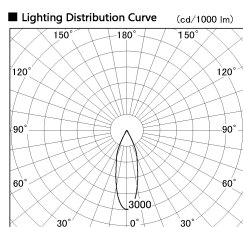

Item no. DD136-0830DB9027-R

Series Name: Cledy versa R-G Antiglare  
(DD136-AG-R)

Dark Mirror Reflector

Installation	Recessed mount
Type	Cledy versa R-G Antiglare (DD136-AG-R)
Fixture wattage	7.5W
Beam angle	30deg
Color Temp.	2700K
CRI	Ra>90
Luminous	628 lm
Body	Die-cast aluminum alloy
Body finish	N/A
Trim finish	Black
Reflector finish	Dark Mirror
IP Rate	IP20
Light source	COB module
Input Voltage	AC220~240V
Dimming Type	Non-Dimmable
Certificate	CE, CCC
Cut Hole	100mm