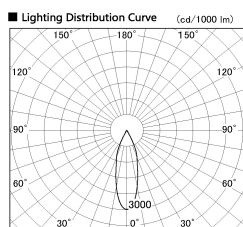

Item no. DD136-0830DB9027-R

Series Name: Cledy versa R-G Antiglare
(DD136-AG-R)

Dark Mirror Reflector

Installation	Recessed mount
Type	Cledy versa R-G Antiglare (DD136-AG-R)
Fixture wattage	7.5W
Beam angle	30deg
Color Temp.	2700K
CRI	Ra>90
Luminous	628 lm
Body	Die-cast aluminum alloy
Body finish	N/A
Trim finish	Black
Reflector finish	Dark Mirror
IP Rate	IP20
Light source	COB module
Input Voltage	AC220~240V
Dimming Type	Non-Dimmable
Certificate	CE, CCC
Cut Hole	100mm