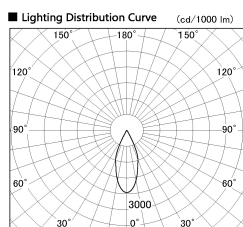

Item no. DD136-0840DB9027-R

Series Name: Cledy versa R-G Antiglare
(DD136-AG-R)

Dark Mirror Reflector

Installation	Recessed mount
Type	Cledy versa R-G Antiglare (DD136-AG-R)
Fixture wattage	7.5W
Beam angle	39deg
Color Temp.	2700K
CRI	Ra>90
Luminous	646 lm
Body	Die-cast aluminum alloy
Body finish	N/A
Trim finish	Black
Reflector finish	Dark Mirror
IP Rate	IP20
Light source	COB module
Input Voltage	AC220~240V
Dimming Type	Non-Dimmable
Certificate	CE, CCC
Cut Hole	100mm