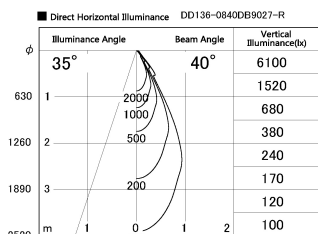

Item no. DD136-0840DB9027-R

Series Name: Cledy versa R-G Antiglare
(DD136-AG-R)

Dark Mirror Reflector

Installation	Recessed mount
Type	Cledy versa R-G Antiglare (DD136-AG-R)
Fixture wattage	7.5W
Beam angle	39deg
Color Temp.	2700K
CRI	Ra>90
Luminous	646 lm
Body	Die-cast aluminum alloy
Body finish	N/A
Trim finish	Black
Reflector finish	Dark Mirror
IP Rate	IP20
Light source	COB module
Input Voltage	AC220~240V
Dimming Type	Non-Dimmable
Certificate	CE, CCC
Cut Hole	100mm