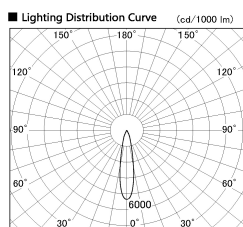

Item no. DD136-3520DB9030-R

Series Name: Cledy versa R-G Antiglare
(DD136-AG-R)

Dark Mirror Reflector

■ Direct Horizontal Illuminance DD136-3520DB9030-R

φ	Illuminance Angle	Beam Angle	Vertical Illuminance (lx)
350	20°	21°	72570
700			18140
1050			8060
1410			4540
			2900
			2020
			1480
			1130

Installation	Recessed mount
Type	Cledy versa R-G Antiglare (DD136-AG-R)
Fixture wattage	36W
Beam angle	21 deg
Color Temp.	3000K
CRI	Ra>90
Luminous	3466 lm
Body	Die-cast aluminum alloy
Body finish	N/A
Trim finish	Black
Reflector finish	Dark Mirror
IP Rate	IP20
Light source	COB module
Input Voltage	AC220~240V
Dimming Type	Non-Dimmable
Certificate	CE, CCC
Cut Hole	150mm