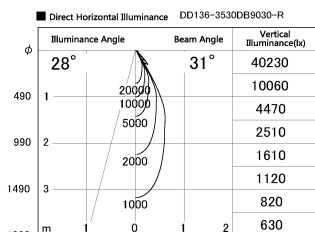

Item no. DD136-3530DB9030-R

Series Name: Cledy versa R-G Antiglare  
(DD136-AG-R)

Dark Mirror Reflector

Installation	Recessed mount
Type	Cledy versa R-G Antiglare (DD136-AG-R)
Fixture wattage	36W
Beam angle	31 deg
Color Temp.	3000K
CRI	Ra>90
Luminous	3415 lm
Body	Die-cast aluminum alloy
Body finish	N/A
Trim finish	Black
Reflector finish	Dark Mirror
IP Rate	IP20
Light source	COB module
Input Voltage	AC220~240V
Dimming Type	Non-Dimmable
Certificate	CE, CCC
Cut Hole	150mm