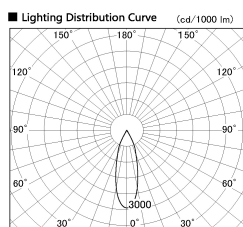

Item no. DD136-3530DB9030-R

Series Name: Cledy versa R-G Antiglare  
(DD136-AG-R)

Dark Mirror Reflector

Installation	Recessed mount
Type	Cledy versa R-G Antiglare (DD136-AG-R)
Fixture wattage	36W
Beam angle	31 deg
Color Temp.	3000K
CRI	Ra>90
Luminous	3415 lm
Body	Die-cast aluminum alloy
Body finish	N/A
Trim finish	Black
Reflector finish	Dark Mirror
IP Rate	IP20
Light source	COB module
Input Voltage	AC220~240V
Dimming Type	Non-Dimmable
Certificate	CE, CCC
Cut Hole	150mm