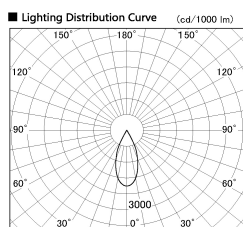

Item no. DD136-3540DB9030-R

Series Name: Cledy versa R-G Antiglare
(DD136-AG-R)

Dark Mirror Reflector

Installation	Recessed mount
Type	Cledy versa R-G Antiglare (DD136-AG-R)
Fixture wattage	36W
Beam angle	42 deg
Color Temp.	3000K
CRI	Ra>90
Luminous	3386 lm
Body	Die-cast aluminum alloy
Body finish	N/A
Trim finish	Black
Reflector finish	Dark Mirror
IP Rate	IP20
Light source	COB module
Input Voltage	AC220~240V
Dimming Type	Non-Dimmable
Certificate	CE, CCC
Cut Hole	150mm