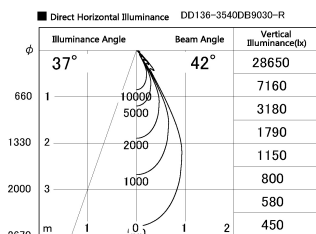

Item no. DD136-3540DB9030-R

Series Name: Cledy versa R-G Antiglare
(DD136-AG-R)

Dark Mirror Reflector

Installation	Recessed mount
Type	Cledy versa R-G Antiglare (DD136-AG-R)
Fixture wattage	36W
Beam angle	42 deg
Color Temp.	3000K
CRI	Ra>90
Luminous	3386 lm
Body	Die-cast aluminum alloy
Body finish	N/A
Trim finish	Black
Reflector finish	Dark Mirror
IP Rate	IP20
Light source	COB module
Input Voltage	AC220~240V
Dimming Type	Non-Dimmable
Certificate	CE, CCC
Cut Hole	150mm