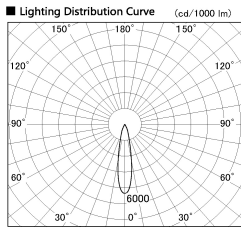

Item no. DD136-2820DB9030-R

Series Name: Cledy versa R-G Antiglare  
(DD136-AG-R)

Dark Mirror Reflector

Installation	Recessed mount
Type	Cledy versa R-G Antiglare (DD136-AG-R)
Fixture wattage	28W
Beam angle	21 deg
Color Temp.	3000K
CRI	Ra>90
Luminous	2747 lm
Body	Die-cast aluminum alloy
Body finish	N/A
Trim finish	Black
Reflector finish	Dark Mirror
IP Rate	IP20
Light source	COB module
Input Voltage	AC220~240V
Dimming Type	Non-Dimmable
Certificate	CE, CCC
Cut Hole	150mm