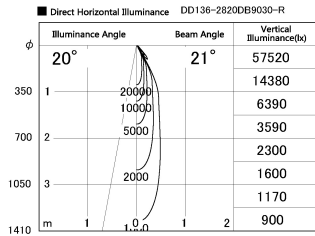

Item no. DD136-2820DB9030-R

Series Name: Cledy versa R-G Antiglare  
(DD136-AG-R)

Dark Mirror Reflector

Installation	Recessed mount
Type	Cledy versa R-G Antiglare (DD136-AG-R)
Fixture wattage	28W
Beam angle	21 deg
Color Temp.	3000K
CRI	Ra>90
Luminous	2747 lm
Body	Die-cast aluminum alloy
Body finish	N/A
Trim finish	Black
Reflector finish	Dark Mirror
IP Rate	IP20
Light source	COB module
Input Voltage	AC220~240V
Dimming Type	Non-Dimmable
Certificate	CE, CCC
Cut Hole	150mm