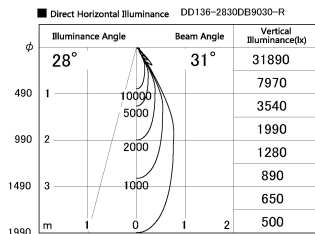

Item no. DD136-2830DB9030-R

Series Name: Cledy versa R-G Antiglare  
(DD136-AG-R)

Dark Mirror Reflector

Installation	Recessed mount
Type	Cledy versa R-G Antiglare (DD136-AG-R)
Fixture wattage	28W
Beam angle	31 deg
Color Temp.	3000K
CRI	Ra>90
Luminous	2707 lm
Body	Die-cast aluminum alloy
Body finish	N/A
Trim finish	Black
Reflector finish	Dark Mirror
IP Rate	IP20
Light source	COB module
Input Voltage	AC220~240V
Dimming Type	Non-Dimmable
Certificate	CE, CCC
Cut Hole	150mm