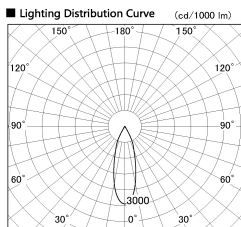

Item no. DD136-2830DB9030-R

Series Name: Cledy versa R-G Antiglare  
(DD136-AG-R)

Dark Mirror Reflector

Installation	Recessed mount
Type	Cledy versa R-G Antiglare (DD136-AG-R)
Fixture wattage	28W
Beam angle	31 deg
Color Temp.	3000K
CRI	Ra>90
Luminous	2707 lm
Body	Die-cast aluminum alloy
Body finish	N/A
Trim finish	Black
Reflector finish	Dark Mirror
IP Rate	IP20
Light source	COB module
Input Voltage	AC220~240V
Dimming Type	Non-Dimmable
Certificate	CE, CCC
Cut Hole	150mm