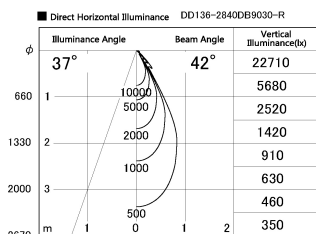

Item no. DD136-2840DB9030-R

Series Name: Cledy versa R-G Antiglare
(DD136-AG-R)

Dark Mirror Reflector

Installation	Recessed mount
Type	Cledy versa R-G Antiglare (DD136-AG-R)
Fixture wattage	28W
Beam angle	42 deg
Color Temp.	3000K
CRI	Ra>90
Luminous	2684 lm
Body	Die-cast aluminum alloy
Body finish	N/A
Trim finish	Black
Reflector finish	Dark Mirror
IP Rate	IP20
Light source	COB module
Input Voltage	AC220~240V
Dimming Type	Non-Dimmable
Certificate	CE, CCC
Cut Hole	150mm