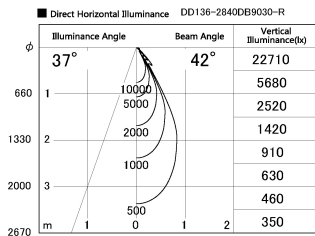

Item no. DD136-2840DB9030-R

Series Name: Cledy versa R-G Antiglare
(DD136-AG-R)

Dark Mirror Reflector

Installation	Recessed mount
Type	Cledy versa R-G Antiglare (DD136-AG-R)
Fixture wattage	28W
Beam angle	42 deg
Color Temp.	3000K
CRI	Ra>90
Luminous	2684 lm
Body	Die-cast aluminum alloy
Body finish	N/A
Trim finish	Black
Reflector finish	Dark Mirror
IP Rate	IP20
Light source	COB module
Input Voltage	AC220~240V
Dimming Type	Non-Dimmable
Certificate	CE, CCC
Cut Hole	150mm