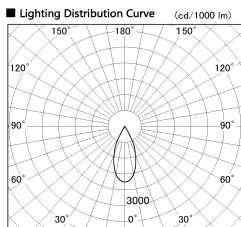

Item no. DD136-2840DB9030-R

Series Name: Cledy versa R-G Antiglare
(DD136-AG-R)

Dark Mirror Reflector

Installation	Recessed mount
Type	Cledy versa R-G Antiglare (DD136-AG-R)
Fixture wattage	28W
Beam angle	42 deg
Color Temp.	3000K
CRI	Ra>90
Luminous	2684 lm
Body	Die-cast aluminum alloy
Body finish	N/A
Trim finish	Black
Reflector finish	Dark Mirror
IP Rate	IP20
Light source	COB module
Input Voltage	AC220~240V
Dimming Type	Non-Dimmable
Certificate	CE, CCC
Cut Hole	150mm