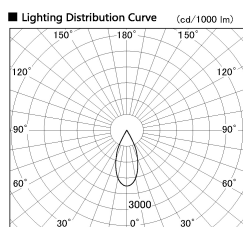

Item no. DD136-2840DB9030-R

Series Name: Cledy versa R-G Antiglare
(DD136-AG-R)

Dark Mirror Reflector

Installation	Recessed mount
Type	Cledy versa R-G Antiglare (DD136-AG-R)
Fixture wattage	28W
Beam angle	42 deg
Color Temp.	3000K
CRI	Ra>90
Luminous	2684 lm
Body	Die-cast aluminum alloy
Body finish	N/A
Trim finish	Black
Reflector finish	Dark Mirror
IP Rate	IP20
Light source	COB module
Input Voltage	AC220~240V
Dimming Type	Non-Dimmable
Certificate	CE, CCC
Cut Hole	150mm