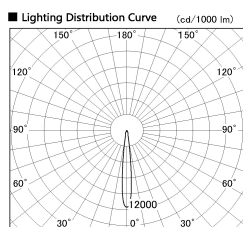

Item no. DD136-2615DB9030-R

Series Name: Cledy versa R-G Antiglare (DD136-AG-R)

Dark Mirror Reflector

Installation	Recessed mount
Type	
Fixture wattage	23W
Beam angle	12 deg
Color Temp.	3000K
CRI	Ra>90
Luminous	1993 lm
Body	Die-cast aluminum alloy
Body finish	N/A
Trim finish	Black
Reflector finish	Dark Mirror
IP Rate	IP20
Light source	COB module
Input Voltage	AC220~240V
Dimming Type	Non-Dimmable
Certificate	CE, CCC
Cut Hole	150mm

■ Direct Horizontal Illuminance DD136-2615DB9030-R

φ	Illuminance Angle	Beam Angle	Vertical Illuminance (lx)
1	11°	12°	93000
190			23250
380	20000		10330
570	10000		5810
770	5000		3720
	2000		2580
			1900
			1450