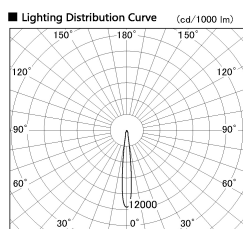

Item no. DD136-2615DB9030-R

Series Name: Cledy versa R-G Antiglare
(DD136-AG-R)

Dark Mirror Reflector

Installation	Recessed mount
Type	Cledy versa R-G Antiglare (DD136-AG-R)
Fixture wattage	23W
Beam angle	12 deg
Color Temp.	3000K
CRI	Ra>90
Luminous	1993 lm
Body	Die-cast aluminum alloy
Body finish	N/A
Trim finish	Black
Reflector finish	Dark Mirror
IP Rate	IP20
Light source	COB module
Input Voltage	AC220~240V
Dimming Type	Non-Dimmable
Certificate	CE, CCC
Cut Hole	150mm

■ Direct Horizontal Illuminance DD136-2615DB9030-R

φ	Illuminance Angle	Beam Angle	Vertical Illuminance (lx)
190	11°	12°	93000
1			23250
380	2		10330
2			5810
570	3		3720
3			2580
770	m	1	1900
		2	1450