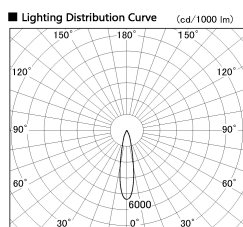

Item no. DD136-2620DB9030-R

Series Name: Cledy versa R-G Antiglare
(DD136-AG-R)

Dark Mirror Reflector

■ Direct Horizontal Illuminance DD136-2620DB9030-R

φ	Illuminance Angle	Beam Angle	Vertical Illuminance (lx)
350	20°	21°	49790
700	10000		12450
1050	5000		5530
1410	2000		3110
	1000		1990
	500		1380
	200		1020
	100		780

Installation	Recessed mount
Type	Cledy versa R-G Antiglare (DD136-AG-R)
Fixture wattage	23W
Beam angle	21 deg
Color Temp.	3000K
CRI	Ra>90
Luminous	2378 lm
Body	Die-cast aluminum alloy
Body finish	N/A
Trim finish	Black
Reflector finish	Dark Mirror
IP Rate	IP20
Light source	COB module
Input Voltage	AC220~240V
Dimming Type	Non-Dimmable
Certificate	CE, CCC
Cut Hole	150mm