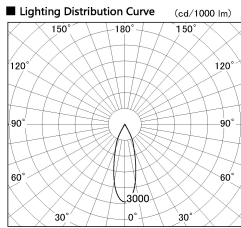

Item no. DD136-2630DB9030-R

Series Name: Cledy versa R-G Antiglare  
(DD136-AG-R)

Dark Mirror Reflector

Installation	Recessed mount
Type	Cledy versa R-G Antiglare (DD136-AG-R)
Fixture wattage	23W
Beam angle	31 deg
Color Temp.	3000K
CRI	Ra>90
Luminous	2342 lm
Body	Die-cast aluminum alloy
Body finish	N/A
Trim finish	Black
Reflector finish	Dark Mirror
IP Rate	IP20
Light source	COB module
Input Voltage	AC220~240V
Dimming Type	Non-Dimmable
Certificate	CE, CCC
Cut Hole	150mm