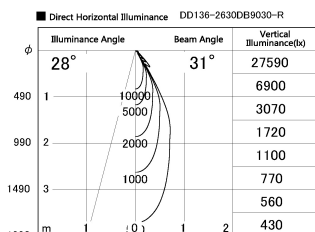

Item no. DD136-2630DB9030-R

Series Name: Cledy versa R-G Antiglare
(DD136-AG-R)

Dark Mirror Reflector

Installation	Recessed mount
Type	Cledy versa R-G Antiglare (DD136-AG-R)
Fixture wattage	23W
Beam angle	31 deg
Color Temp.	3000K
CRI	Ra>90
Luminous	2342 lm
Body	Die-cast aluminum alloy
Body finish	N/A
Trim finish	Black
Reflector finish	Dark Mirror
IP Rate	IP20
Light source	COB module
Input Voltage	AC220~240V
Dimming Type	Non-Dimmable
Certificate	CE, CCC
Cut Hole	150mm