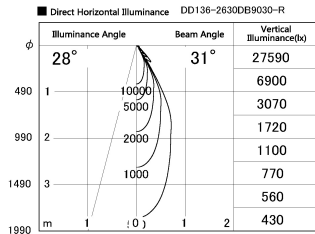

Item no. DD136-2630DB9030-R

Series Name: Cledy versa R-G Antiglare  
(DD136-AG-R)

Dark Mirror Reflector

Installation	Recessed mount
Type	Cledy versa R-G Antiglare (DD136-AG-R)
Fixture wattage	23W
Beam angle	31 deg
Color Temp.	3000K
CRI	Ra>90
Luminous	2342 lm
Body	Die-cast aluminum alloy
Body finish	N/A
Trim finish	Black
Reflector finish	Dark Mirror
IP Rate	IP20
Light source	COB module
Input Voltage	AC220~240V
Dimming Type	Non-Dimmable
Certificate	CE, CCC
Cut Hole	150mm