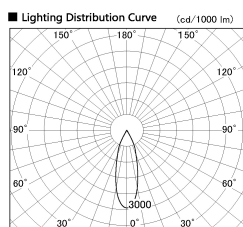

Item no. DD136-2630DB9030-R

Series Name: Cledy versa R-G Antiglare
(DD136-AG-R)

Dark Mirror Reflector

Installation	Recessed mount
Type	Cledy versa R-G Antiglare (DD136-AG-R)
Fixture wattage	23W
Beam angle	31 deg
Color Temp.	3000K
CRI	Ra>90
Luminous	2342 lm
Body	Die-cast aluminum alloy
Body finish	N/A
Trim finish	Black
Reflector finish	Dark Mirror
IP Rate	IP20
Light source	COB module
Input Voltage	AC220~240V
Dimming Type	Non-Dimmable
Certificate	CE, CCC
Cut Hole	150mm