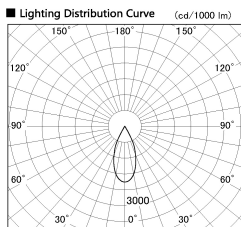

Item no. DD136-2640DB9030-R

Series Name: Cledy versa R-G Antiglare
(DD136-AG-R)

Dark Mirror Reflector

Installation	Recessed mount
Type	Cledy versa R-G Antiglare (DD136-AG-R)
Fixture wattage	23W
Beam angle	42 deg
Color Temp.	3000K
CRI	Ra>90
Luminous	2322 lm
Body	Die-cast aluminum alloy
Body finish	N/A
Trim finish	Black
Reflector finish	Dark Mirror
IP Rate	IP20
Light source	COB module
Input Voltage	AC220~240V
Dimming Type	Non-Dimmable
Certificate	CE, CCC
Cut Hole	150mm