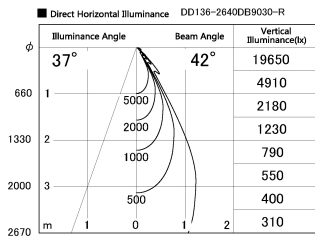

Item no. DD136-2640DB9030-R

Series Name: Cledy versa R-G Antiglare
(DD136-AG-R)

Dark Mirror Reflector

Installation	Recessed mount
Type	Cledy versa R-G Antiglare (DD136-AG-R)
Fixture wattage	23W
Beam angle	42 deg
Color Temp.	3000K
CRI	Ra>90
Luminous	2322 lm
Body	Die-cast aluminum alloy
Body finish	N/A
Trim finish	Black
Reflector finish	Dark Mirror
IP Rate	IP20
Light source	COB module
Input Voltage	AC220~240V
Dimming Type	Non-Dimmable
Certificate	CE, CCC
Cut Hole	150mm