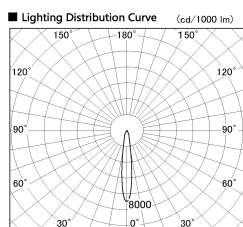

Item no. DD136-2515DB9030-R

Series Name: Cledy versa R-G Antiglare
(DD136-AG-R)

Dark Mirror Reflector

■ Direct Horizontal Illuminance DD136-2515DB9030-R

φ	Illuminance Angle	Beam Angle	Vertical Illuminance (lx)
240	14°	15°	52280
1			13070
480	2	2	5810
2			3270
730	3	3	2090
3			1450
980	m	1 1 0 1 2	1070
1			820

Installation	Recessed mount
Type	Cledy versa R-G Antiglare (DD136-AG-R)
Fixture wattage	23W
Beam angle	14 deg
Color Temp.	3000K
CRI	Ra>90
Luminous	1817 lm
Body	Die-cast aluminum alloy
Body finish	N/A
Trim finish	Black
Reflector finish	Dark Mirror
IP Rate	IP20
Light source	COB module
Input Voltage	AC220~240V
Dimming Type	Non-Dimmable
Certificate	CE, CCC
Cut Hole	125mm