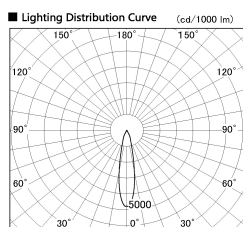

Item no. DD136-2520DB9030-R

Series Name: Cledy versa R-G Antiglare  
(DD136-AG-R)

Dark Mirror Reflector

Installation	Recessed mount
Type	Cledy versa R-G Antiglare (DD136-AG-R)
Fixture wattage	23W
Beam angle	21 deg
Color Temp.	3000K
CRI	Ra>90
Luminous	2083 lm
Body	Die-cast aluminum alloy
Body finish	N/A
Trim finish	Black
Reflector finish	Dark Mirror
IP Rate	IP20
Light source	COB module
Input Voltage	AC220~240V
Dimming Type	Non-Dimmable
Certificate	CE, CCC
Cut Hole	125mm