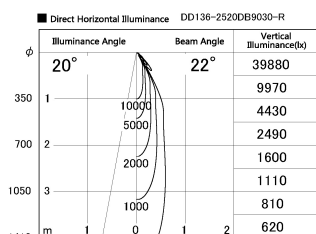

Item no. DD136-2520DB9030-R

Series Name: Cledy versa R-G Antiglare  
(DD136-AG-R)

Dark Mirror Reflector

Installation	Recessed mount
Type	Cledy versa R-G Antiglare (DD136-AG-R)
Fixture wattage	23W
Beam angle	21 deg
Color Temp.	3000K
CRI	Ra>90
Luminous	2083 lm
Body	Die-cast aluminum alloy
Body finish	N/A
Trim finish	Black
Reflector finish	Dark Mirror
IP Rate	IP20
Light source	COB module
Input Voltage	AC220~240V
Dimming Type	Non-Dimmable
Certificate	CE, CCC
Cut Hole	125mm